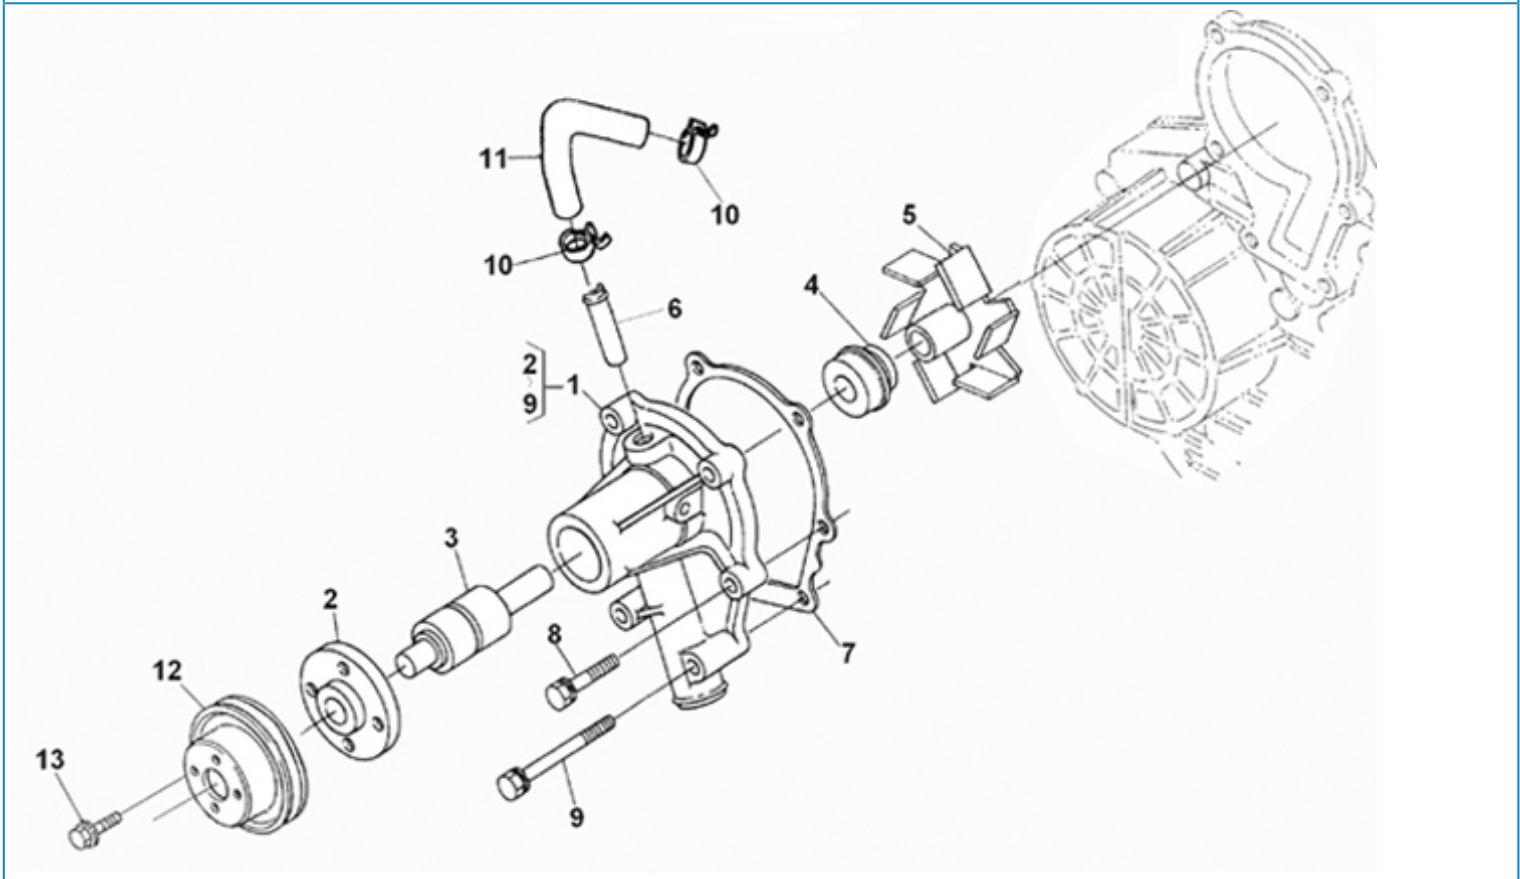

4.150HE STANDARD ENGINE / FRESH WATER PUMP

Part number	Item	Désignation article	Quantity
970302745	1	PUMP,F/WATER CPL.4.150	1
970313400	1	ASSY PUMP,WATER	1
970302746	2	BEARING,SHAFT W/PUMP	1
970302747	3	SEAL,MECHANICAL F/W.PUMP	1
970302748	4	IMPELLER,F/WATER PUMP 4.150	1
970307629	5	PIPE,WATER RETURN	1
970302750	6	FLANGE,W/PUMP	1
970302751	7	BOLT,M 6X 30	4
970302752	8	BOLT,M 6X 80	2
970302753	9	GASKET,F/WATER PUMP 4.150	1
970313392	9	GASKET,WATER PUMP	1
970307103	10	BAND,PIPE	2
970307071	11	PIPE,WATER RETURN	1
970307124	12	PULLEY,FAN	1