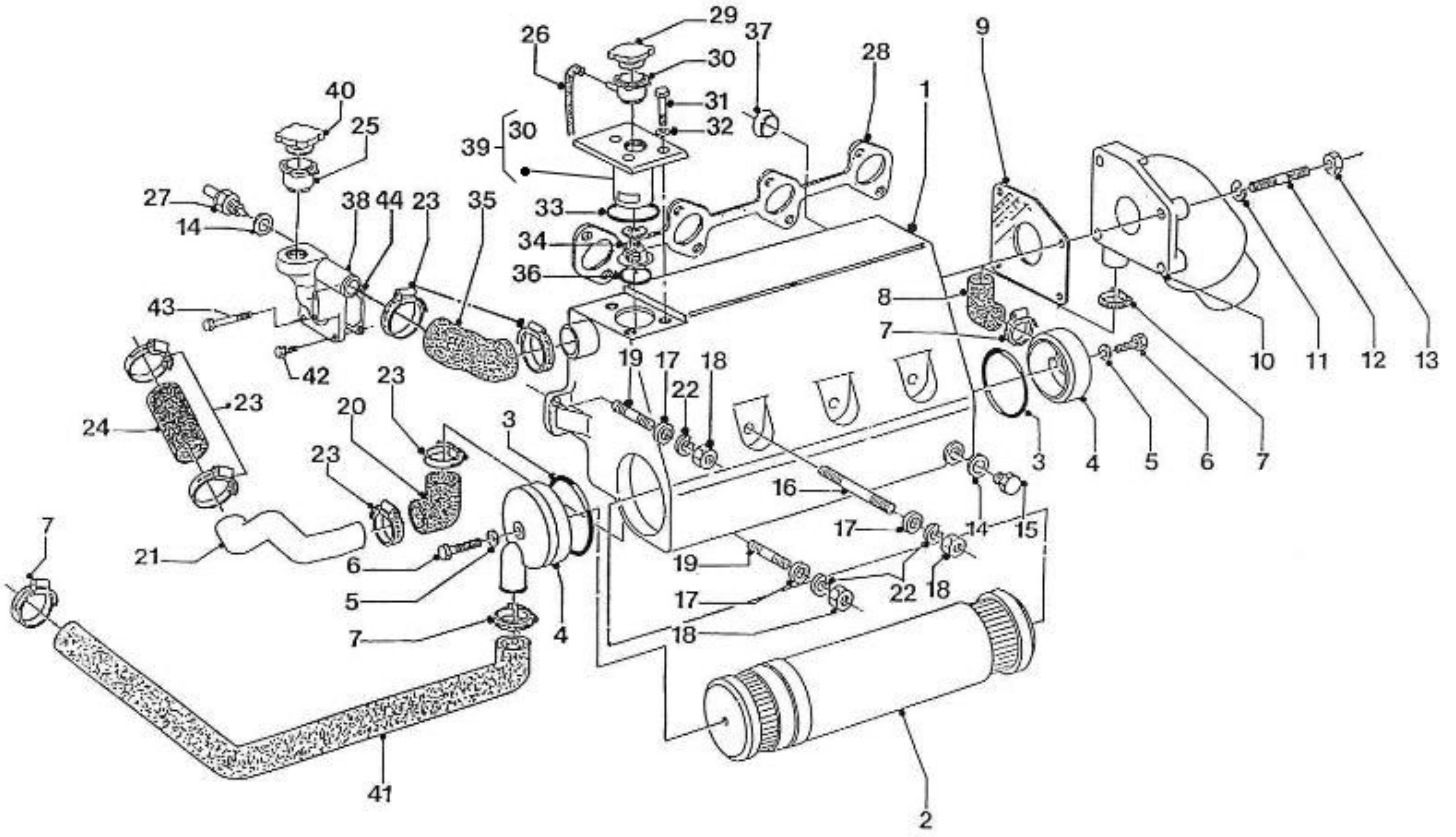

4.150HE STANDARD ENGINE / HEAT EXCHANGER

Part number	Item	Désignation article	Quantity
970302601	1	BODY	1
970310152	2	TUBE STACK	1
KSAV02	3	HEAT EXCHANGER GASKET KIT	1
970307714	4	COVER	2
970300288	5	GASKET,M8	2
970301263	6	BOLT,M 8X 45 -A2-	2
970604526	7	CLAMP,HOSE 22-32	4
970301713	8	HOSE,ELBOW COVER HEATEX.4.190	1
970301710	9	GASKET,MIXER 4.190	1
970301706APR	10	MIXER	1
970119138	11	WASHER,SPRING D 8	4
970300374	12	STUD,M 8X 30	4
970027322	13	NUT,M 8	4
970300306	14	GASKET,RING D14	2
970875506	15	PLUG	1
970302611	16	STUD,M 7X151	3
970302538	17	WASHER,PLAIN D 7	8
970301496	18	NUT,M 7	8
970302915	19	STUD	5
970302630	20	HOSE	1
970302537	22	WASHER,SPRING D 7	8
970300922	23	CLAMP,HOSE 26-38	6
970301527	24	PIPE,WATER 4.150 HE	1
970301734	25	FILLING,NECK CPL.4.190	1
970300077	26	HOSE,D 8 L= 450	1
970304054	27	TEMPERATURE SWITCH 1/8 1P 97	1
970302777	28	GASKET,EXHAUST MANIFOLD 4.150	1
970604614	29	CAP,FILLING 0, 7 DOUBLE SEAL	1
970300834	30	FILLING,NECK WATER	1
970119141	31	BOLT,HEX M8X 20	3
970119139	32	WASHER,CORRUGATED D8	3
970302608	33	O-RING	1
970301412	34	THERMOSTAT,82X	1
970301714	35	HOSE,D32 COVER THERMO.4.190	1
970302609	36	O-RING	1
970494517	37	CAP,FREEZE	3
970302628	38	FLANGE,WATER S5	1
970311173	39	HOUSING, THERMOSTAT	1
970302625	41	HOSE, W.PUMP/COVER HEATECH. (S	1
970491117	42	BOLT,M 6X 16	3
970316046	43	SCREW	1
970307104	44	GASKET,W/FLANGE NA	1