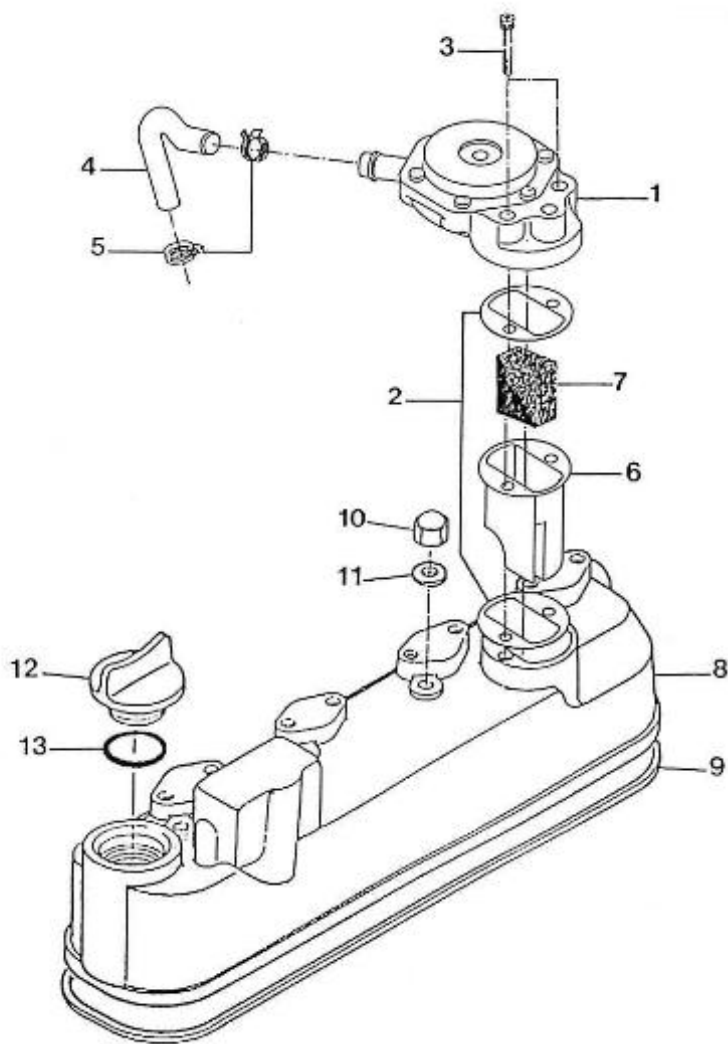

4.150HE STANDARD ENGINE / CYLINDER HEAD COVER

Part number	Item	Désignation article	Quantity
970302770	1	BREATHER,OIL CPL.4.150	1
970302767	2	GASKET,BREATHER	2
970141325	3	BOLT, M6X35	2
970302766	4	PIPE,BREATHER	1
970302811	5	CLAMP,PIPE	2
970302768	6	HOUSING,BREATHER ELEMENT	1
970302769	7	FILTER,BREATHER ELEMENT	1
970302764	8	COVER,CYLINDER HEAD 4.150	1
970302765	9	GASKET,COVER CYL:HEAD 4.150	1
970490503	10	NUT,CAP	4
970490505	11	GASKET,RING	4
970490510	12	CAP,FILLING OIL	1
970490511	13	O-RING	1