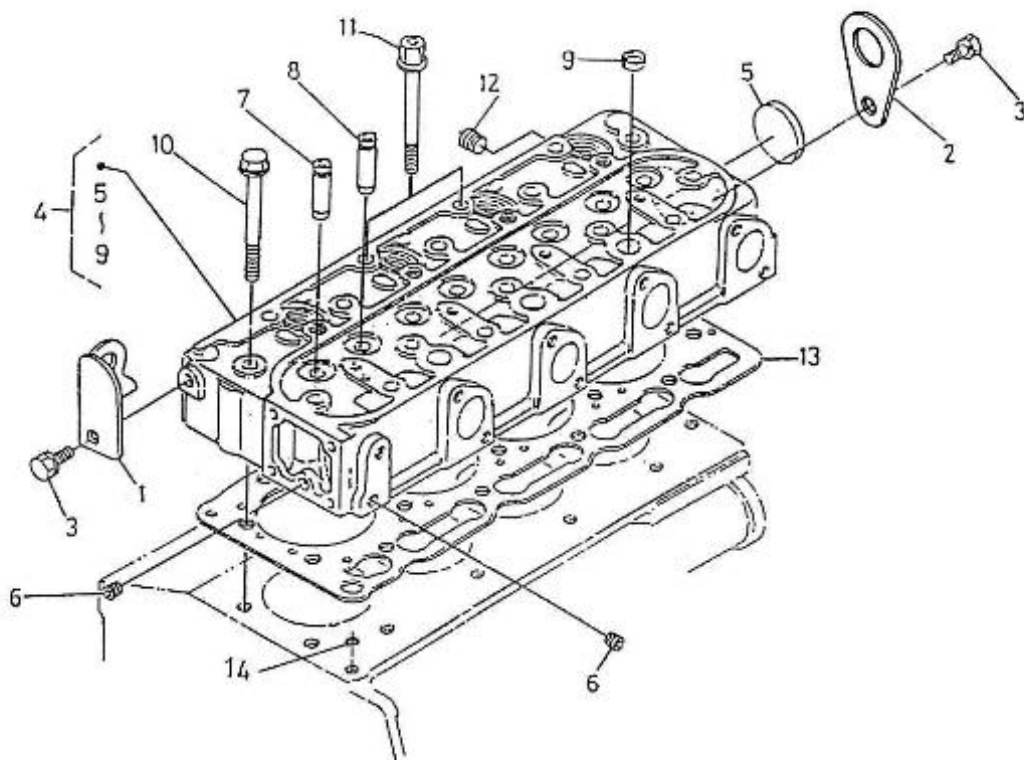

4.150HE STANDARD ENGINE / CYLINDER HEAD

Part number	Item	Désignation article	Quantity
970490901	2	HOOK,ENGINE 2.60-3.90-4.110	1
970313311	3	BOLT	2
970302719	4	HEAD,CYLINDER CPL 4.150	1
970140904	5	CAP, FREEZE	1
970490107	6	PLUG,SOCK	2
970302720	7	GUIDE,VALVE INTAKE 4.150	4
970302721	8	GUIDE,VALVE EXHAUST 4.150	4
970302722	9	CAP,FREEZE	3
970302723	10	BOLT,CYL:HEAD	16
970302724	11	BOLT,CYL:HEAD	2
970140908	12	PLUG, CYL.HEAD 2.40	1
970302725	13	GASKET,CYL:HEAD 4.150	1
970490116	14	O-RING	1