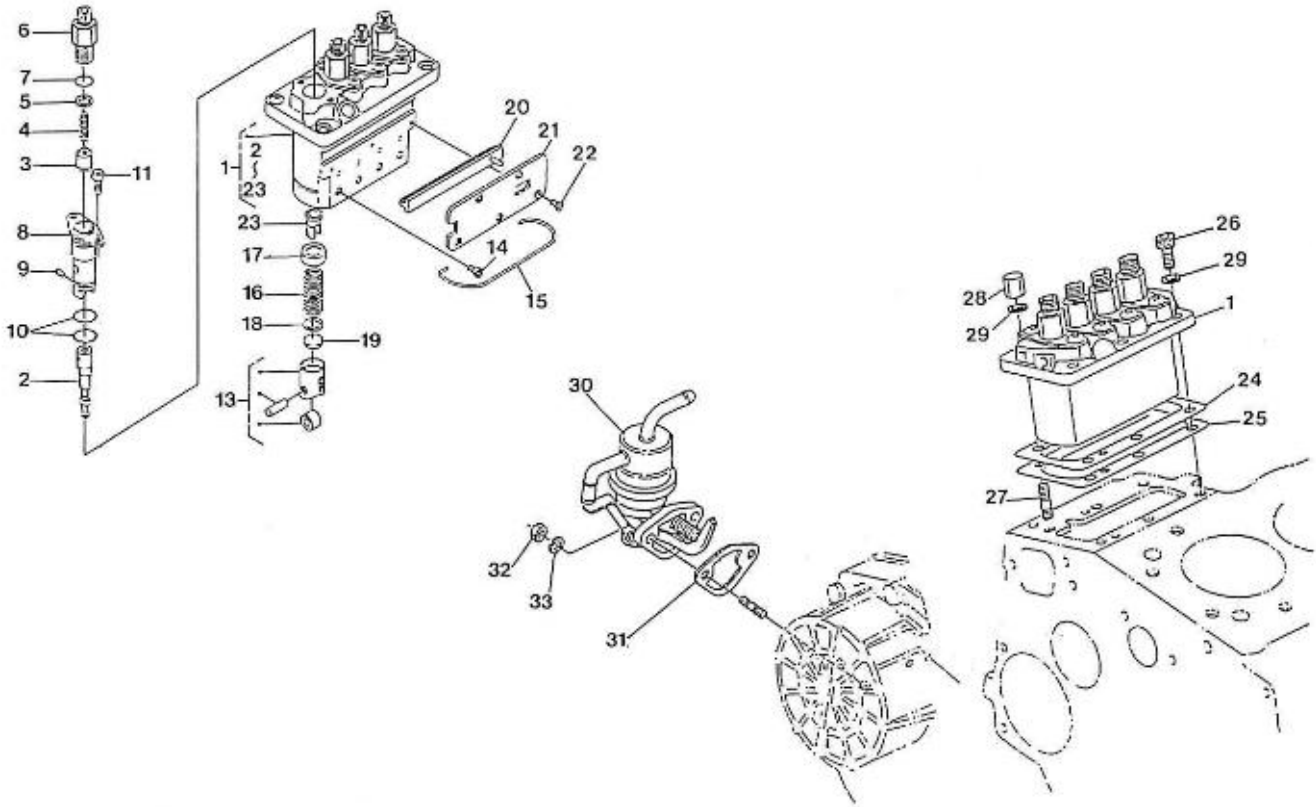

4.150HE STANDARD ENGINE / INJECTION AND FEED PUMP

Part number	Item	Désignation article	Quantity
970302828	1	PUMP,INJECTION 4.150 CPL	1
970302916	2	PLUNGER,PUMP	4
970142147	3	VALVE,INJ.PUMP 2. 40HE	4
970142148	4	SPRING,INJ.PUMP	4
970142149	5	GASKET,RING INJ.PUMP 2.40	4
970302917	6	HOLDER,DELIVERY VALVE	4
970142151	7	O-RING,INJ.PUMP	4
970302918	8	FLANGE,SLEEVE	4
970302919	9	PIN,JOINT	4
970142161	10	O-RING,INJ.PUMP	8
970303946	11	SCREW	8
970142165	13	TAPPET,INJ.PUMP CPL.	4
970303947	14	PIN,TAPPET GUIDE	4
970303948	15	PIN,CLAMP	1
970142159	16	SPRING,INJ.PUMP	4
970303949	17	SEAT,SPRING -UPPER-	4
970303950	18	SEAT,SPRING -LOWER-	4
970303951	19	SHIM	1
970303952	20	RACK,CONTROL	1
970303953	21	PLATE	1
970303954	22	SCREW	5
970142168	23	SLEEVE,CONTROL	4
970302829	24	SHIM,INJECTION PUMP 0.200mm	1
970302830	25	SHIM,INJECTION PUMP 0.250mm	2
970142138	26	BOLT,SOCK M 6X 20	3
970142139	27	STUD,INJ.PUMP	3
970142140	28	NUT,CAP	3
970119149	29	WASHER, SPRING D 6	6
970302831	30	PUMP,FUEL FEED CPL.4.150	1
970142512	31	GASKET,FUEL PUMP 2. 40	1
970151133	32	NUT,M 6	2
970119149	33	WASHER, SPRING D 6	2