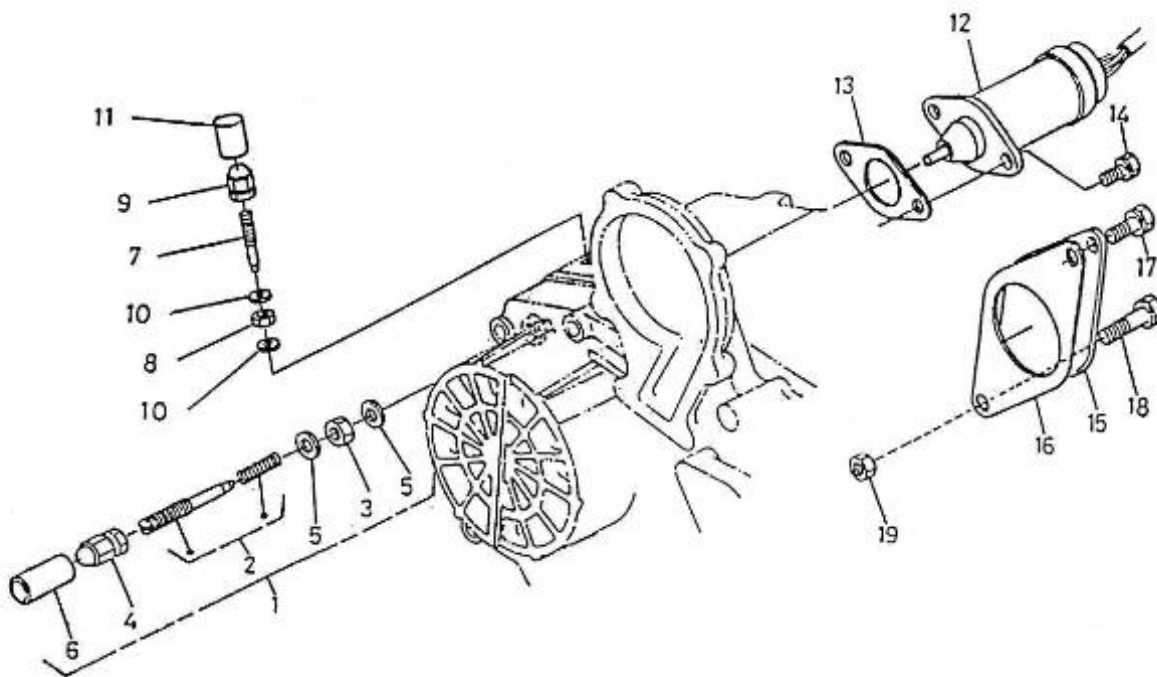

4.150HE STANDARD ENGINE / REGULATOR ADJUSTMENT

Part number	Item	Désignation article	Quantity
970302865	1	BOLT,ADJ.IDLE CPL.4.150	1
970314234	2	ASSY BOLT,ADJUSTMENT	1
970140402	3	NUT	1
970140404	4	NUT	1
970150403	5	RING,SEAL	2
970302411	6	CAP,NUT	1
970140402	8	NUT	1
970140404	9	NUT	1
970150403	10	RING,SEAL	2
970302411	11	CAP,NUT	1
970302869	12	SOLENOID,STOP 4.150	1
970302870	13	GASKET,SOLENOID	1
970490508	14	BOLT,M 6X 14	2
970302871	15	COVER,HYD.PUMP	1
970302872	16	GASKET	1
970302873	17	BOLT,M 8X 20	1
970302037	18	BOLT,M 8X 32	1
970490903	19	NUT,M 8	1