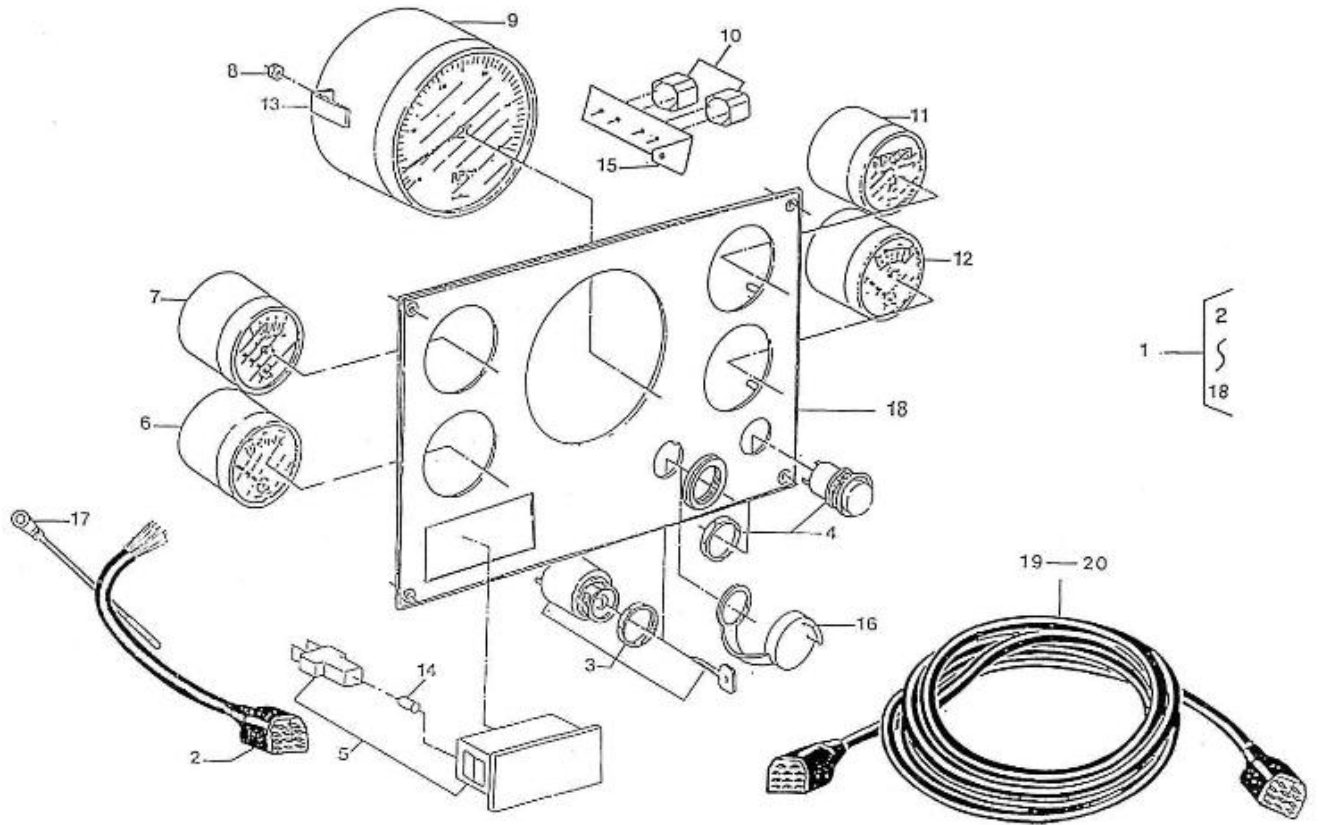

4.150HE STANDARD ENGINE / INSTRUMENT PANELS

PANEL "C" (Optional equipment)

Part number	Item	Désignation article	Quantity
970301662	2	GAUGE,VDO,TEMP/VOLT 40-120,8-1	1
970304004	2	ENS. CABLAGE TABLEAU 5 INSTR	1
970302214	2	PLATE,PANEL 1 INSTRUMENT	1
970302667	3	SWITCH,BOSCH STARTER + GLOWING	1
970300920	4	CLAMP,INSTRUMENTS	8
970302662	4	WIRING,PANEL 1 INSTR. (11P	1
970300967	4	BUTTON,PUSH	1
970301191	5	NUT,M 4 A2	8
970856005	5	INDICATORI OTTICI A 4 SPIE	1
970302684	6	BUZZER,SONITRON SMA 24A P17.05	2
970850603	6	THERM.V. 120C 12V D52	1
970300920	7	CLAMP,INSTRUMENTS	4
970850705	7	OIL PRESSURE GAUGE 5B	1
970301191	8	NUT,M 4 A2	12
970856011	8	BULB 12V-2W	2
970302684	8	BUZZER,SONITRON SMA 24A P17.05	2
970302667	9	SWITCH,BOSCH STARTER + GLOWING	1
970302667	10	SWITCH,BOSCH STARTER + GLOWING	1
970300967	10	BUTTON,PUSH	1
970302684	10	BUZZER,SONITRON SMA 24A P17.05	2
970300967	11	BUTTON,PUSH	1
970856005	11	INDICATORI OTTICI A 4 SPIE	1
970856005	12	INDICATORI OTTICI A 4 SPIE	1
970850801	12	VOLTMETER	1
970856011	12	BULB 12V-2W	4
970300920	13	CLAMP,INSTRUMENTS	12
970304021	13	COVER	1
970302663	13	WIRING,PANEL 2 INSTR. ADDITION	1
970304021	14	COVER	1
970304019	14	CABLEBINDER,PLASTIC 4.8X195	1
970856011	14	BULB 12V-2W	9
970856011	15	BULB 12V-2W	5
970304019	15	CABLEBINDER,PLASTIC 4.8X195	1
970302669	16	PLATE,PANEL 2 INSTR W/SW GLOW/	1
970301191	16	NUT,M 4 A2	4
970304021	16	COVER	1
970302665	17	WIRING,INTERMEDIATE 4MTR 11POS	1
970304019	17	CABLEBINDER,PLASTIC 4.8X195	1
970302666	18	WIRING,INTERMEDIATE 8MTR 11POS	1
970302665	18	WIRING,INTERMEDIATE 4MTR 11POS	1
970302666	19	WIRING,INTERMEDIATE 8MTR 11POS	1
970302665	19	WIRING,INTERMEDIATE 4MTR 11POS	1
970302666	20	WIRING,INTERMEDIATE 8MTR 11POS	1