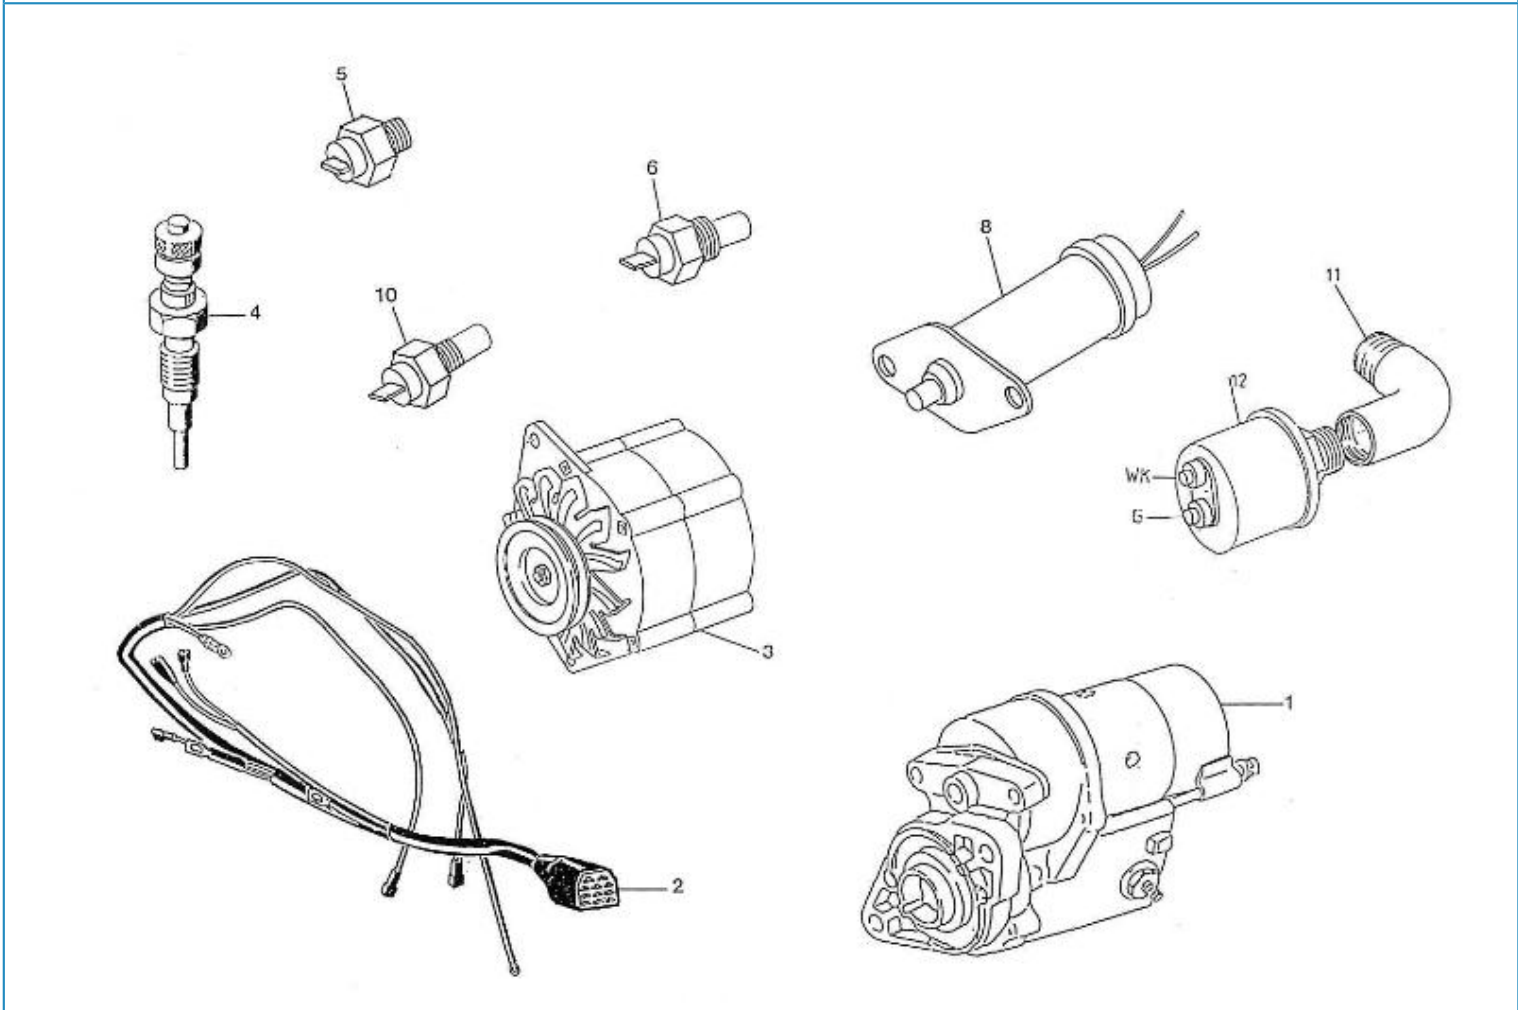

4.150HE STANDARD ENGINE / ELECTRICAL EQUIPMENTS

Part number	Item	Désignation article	Quantity
970517303	1	STARTER,MOTOR 12V 1,0KW 1P	1
970302661D	2	WIRING	1
970302821	4	GLOWPLUG,4.150	1
970851700	5	SWITCH,OIL	1
970851602	6	WATER TEMPERATURE SENDER	1
970302869	8	SOLENOID,STOP 4.150	1
970304054	10	TEMPERATURE SWITCH 1/8 1P 97	1
970493207	11	ELBOW,1/8X10X1,5MF	1
48201143	12	OIL PRESSURE SENDER	1