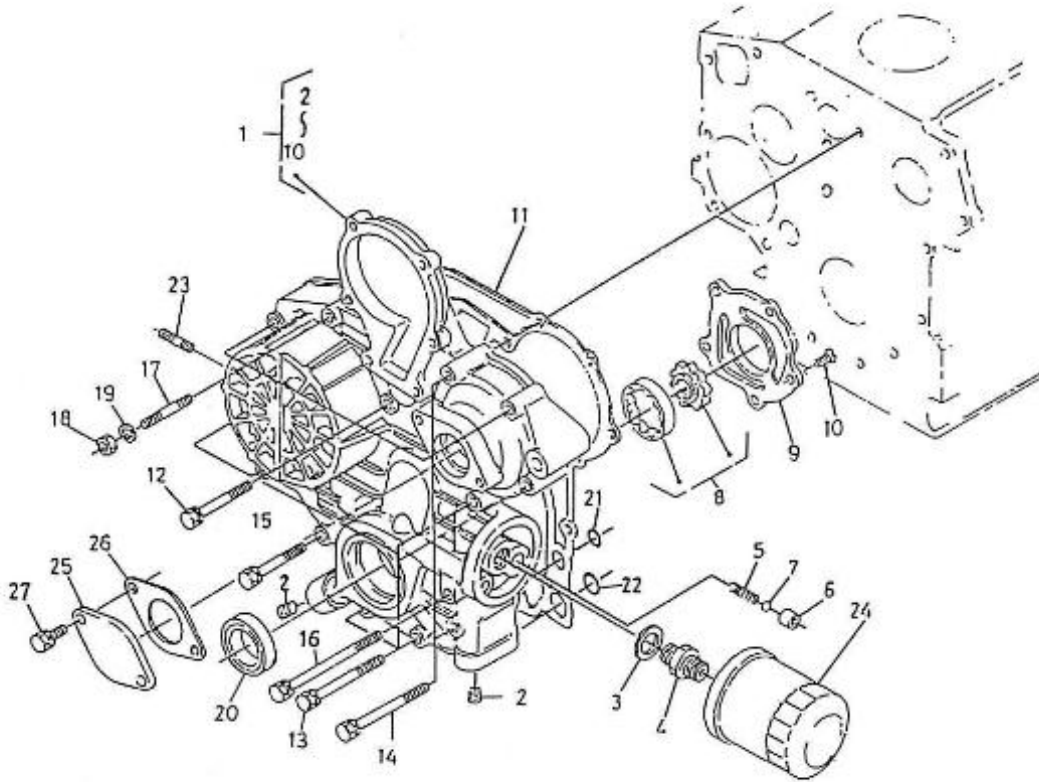

4.150HE STANDARD ENGINE / TIMING GEAR CASE

Part number	Item	Désignation article	Quantity
970302726	1	COVER,TIMING CASE CPL.4.150	1
970302073	3	GASKET,RING	1
970302728	4	NIPPLE	1
970302729	5	SPRING	1
970302730	6	SEAT,VALVE	1
970302731	7	BEARING,BALL	1
970302732	8	ASSY,ROTOR OIL PUMP	1
970302733	9	COVER,OIL PUMP	1
970302734	10	SCREW,ROUND HEAD	5
970302735	11	GASKET,TIMING CASE 4.150	1
970302736	12	BOLT,M 6X 45	3
970302737	13	BOLT,M 6X 50	6
970316046	14	SCREW	2
970144311	15	BOLT	1
970302739	16	BOLT	1
970302740	17	STUD,M 6X 45	1
970151133	18	NUT,M 6	1
970119149	19	WASHER, SPRING D 6	1
970302741	20	SEAL,OIL	1
970302003	21	O-RING	2
970301922	22	O-RING	2
970492513	23	STUD, M 6X 16	2
970302742	24	FILTER,ELEMENT OIL 4.150 3.110	1
970302743	25	COVER,H/METER UNIT	1
970302744	26	GASKET,H/METER UNIT	1
970491117	27	BOLT,M 6X 16	2