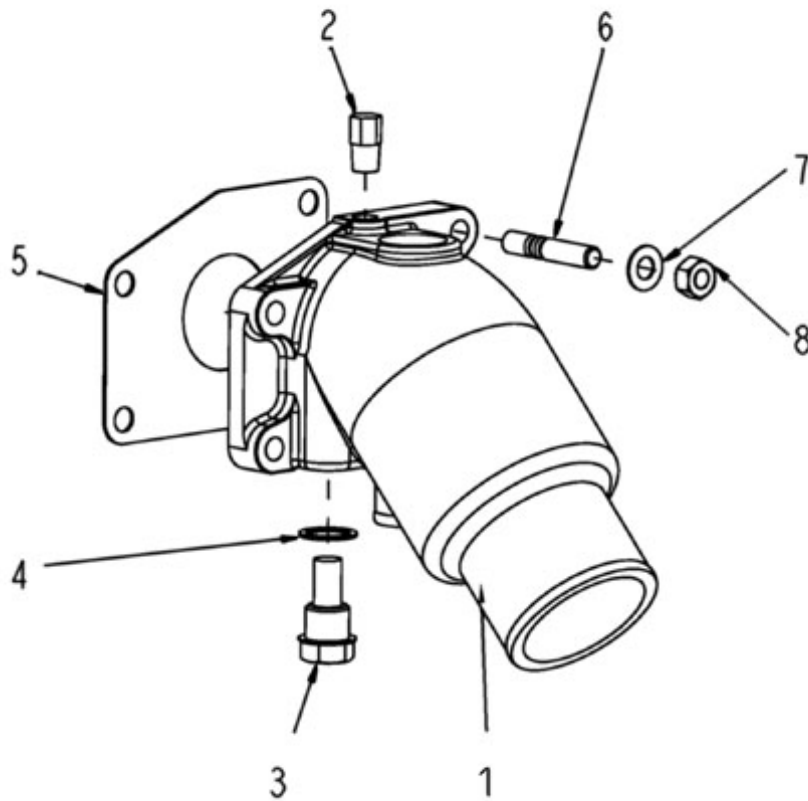

4.150HE STANDARD ENGINE / EXHAUST ELBOW

Part number	Item	Désignation article	Quantity
970301706APR	1	MIXER	1
970307265	2	PLUG,HEX 1/8	1
970494635	3	ANODE,ZINC CPL M16X1,5	1
970300199	4	GASKET,RING D16	1
970301710	5	GASKET,MIXER 4.190	1
970300374	6	STUD,M 8X 30	3
970307249	6	STUD	1
970119139	7	WASHER,CORRUGATED D8	4
970027322	8	NUT,M 8	4