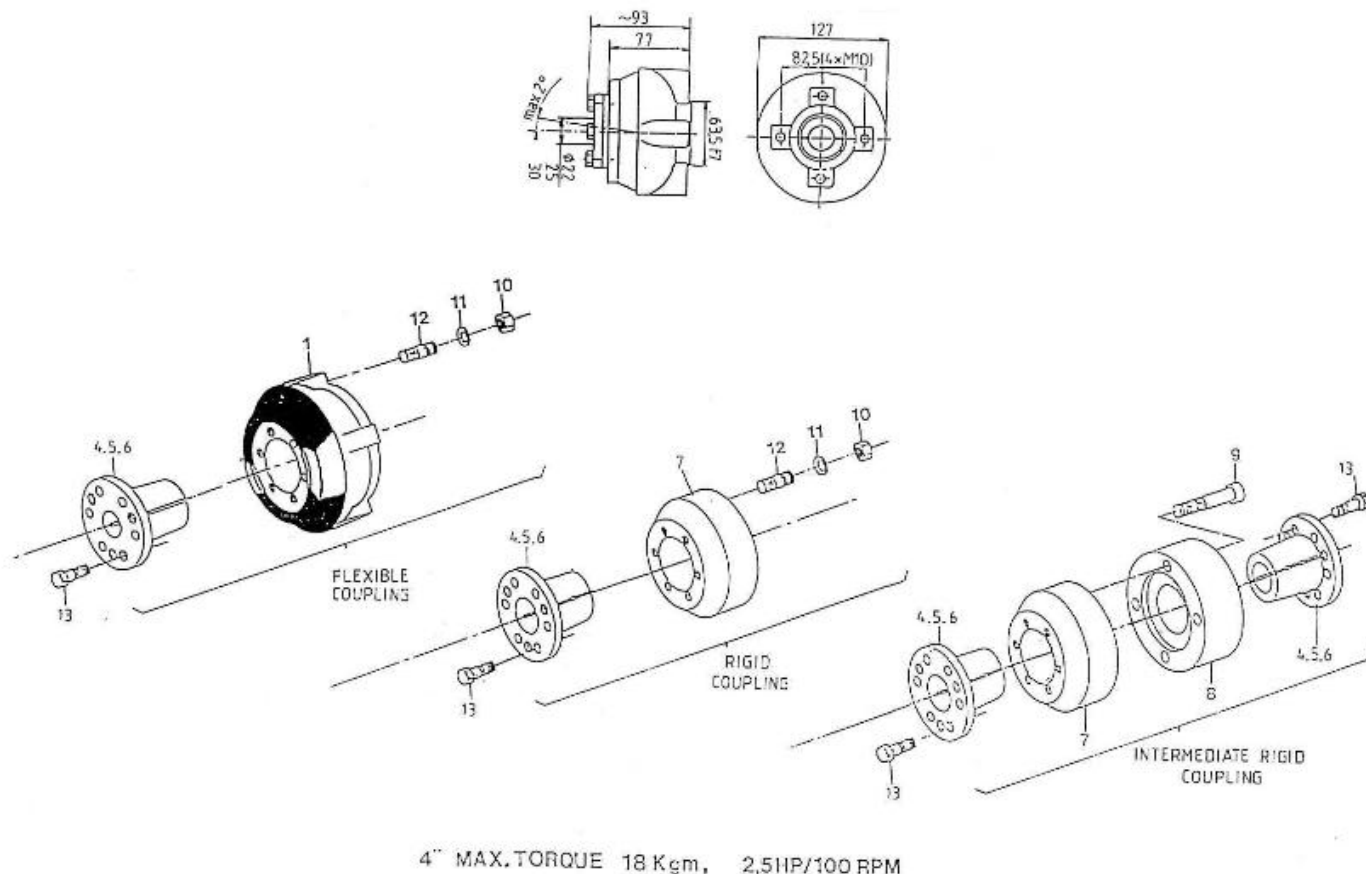

4.150HE STANDARD ENGINE / COUPLING

Part number	Item	Désignation article	Quantity
970300733	1	FLEXIBLE COUPLING 4 P	1
970301226	4	""CONE,CLAMPING 4"" 22""	1
970301104	5	""CONE,CLAMPING 4"" 25""	1
970301105	6	""CONE,CLAMPING 4"" 30""	1
970301221	8	COUPLING	1
970609157	9	BOLT,SOCK M10X 55	4
970119143	10	NUT, M10	4
970119136	11	WASHER,SPRING D10	4
970621020	12	STUD,M10X 22	4
970409603	13	BOLT,HEX M 8X 25	6
970307180	14	FLEXIBLE COUPLING	1
970307181	15	FLEXIBLE COUPLING	1
970307182	16	FLEXIBLE COUPLING	1
970307183	17	FLEXIBLE COUPLING	1
970307184	18	FLEXIBLE COUPLING	1
970307185	19	FLEXIBLE COUPLING	1
970307186	20	FLANGE	1
970307187	21	FLANGE	1
970307191	22	SET OF GASKETS	1