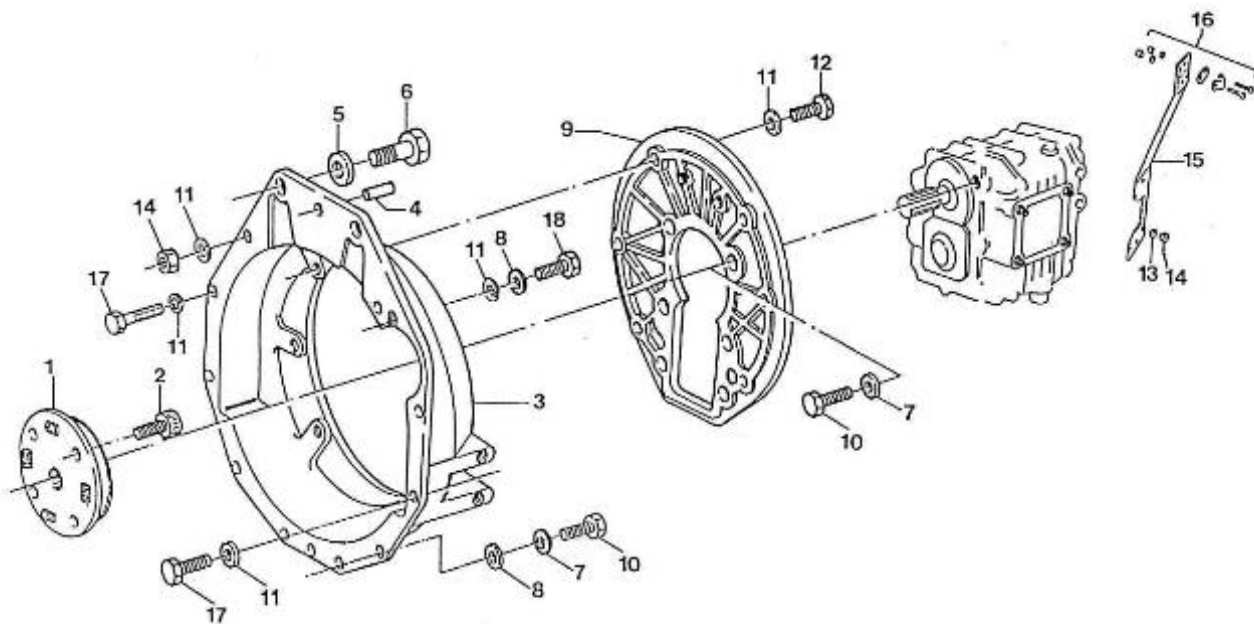

4.150HE STANDARD ENGINE / GEAR BOX FLANGE

Part number	Item	Désignation article	Quantity
970776350	1	DAMPERPLATE	1
970119147	2	BOLT, SOCK M 6X12	8
970301400	3	HOUSING, FLYWHEEL (S5 H/HE)	1
970304063	4	PIN	1
970119137	5	WASHER, CORRUGATED D10	2
970304013	6	BOLT, HEX M10X1.25X 35	2
970119139	7	WASHER, CORRUGATED D8	12
970119138	8	WASHER, SPRING D 8	1
970301709	9	PLATE, ADAPTOR HBW50-100-150	1
970119141	10	BOLT, HEX M8X 20	6
970119137	11	WASHER, CORRUGATED D10	6
970635508	12	BOLT, HEX M10X 25	6
970119139	13	WASHER, CORRUGATED D8	2
970027322	14	NUT, M 8	2
970300373	15	SUPPORT, CONTROL HBW	1
970835020	16	CLAMP	1
970498003	17	BOLT, SOCK M 8X 25	2
970635917	18	BOLT, SOCK M 8X 40	1