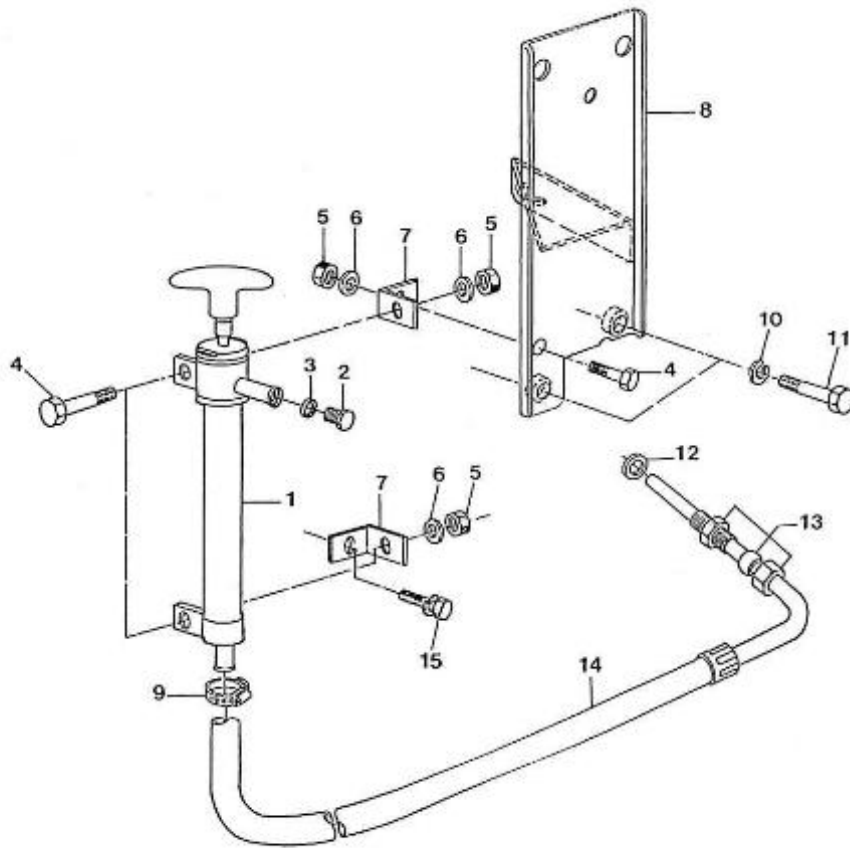

4.150HE STANDARD ENGINE / OIL DRAIN PUMP

Part number	Item	Désignation article	Quantity
970439302	1	PUMP,OIL EXTRACTION	1
970832061	2	BOLT	1
970300288	3	GASKET,M8	1
970439910	4	BOLT,HEX M 6X 16	3
970635460	5	NUT,M 6	3
970119149	6	WASHER, SPRING D 6	3
970302642	7	SUPPORT,OIL EXTRACTION PUMP S5	2
970302604	8	SUPPORT,FUEL FILTER S5	1
970439306	9	CLAMP	1
970119149	10	WASHER, SPRING D 6	2
970302584	11	BOLT,HEX M 6X 60	2
970300199	12	GASKET,RING D16	1
970304001	14	HOSE,OIL EXTRACTION 4.150 CPL.	1
970302736	15	BOLT,M 6X 45	1