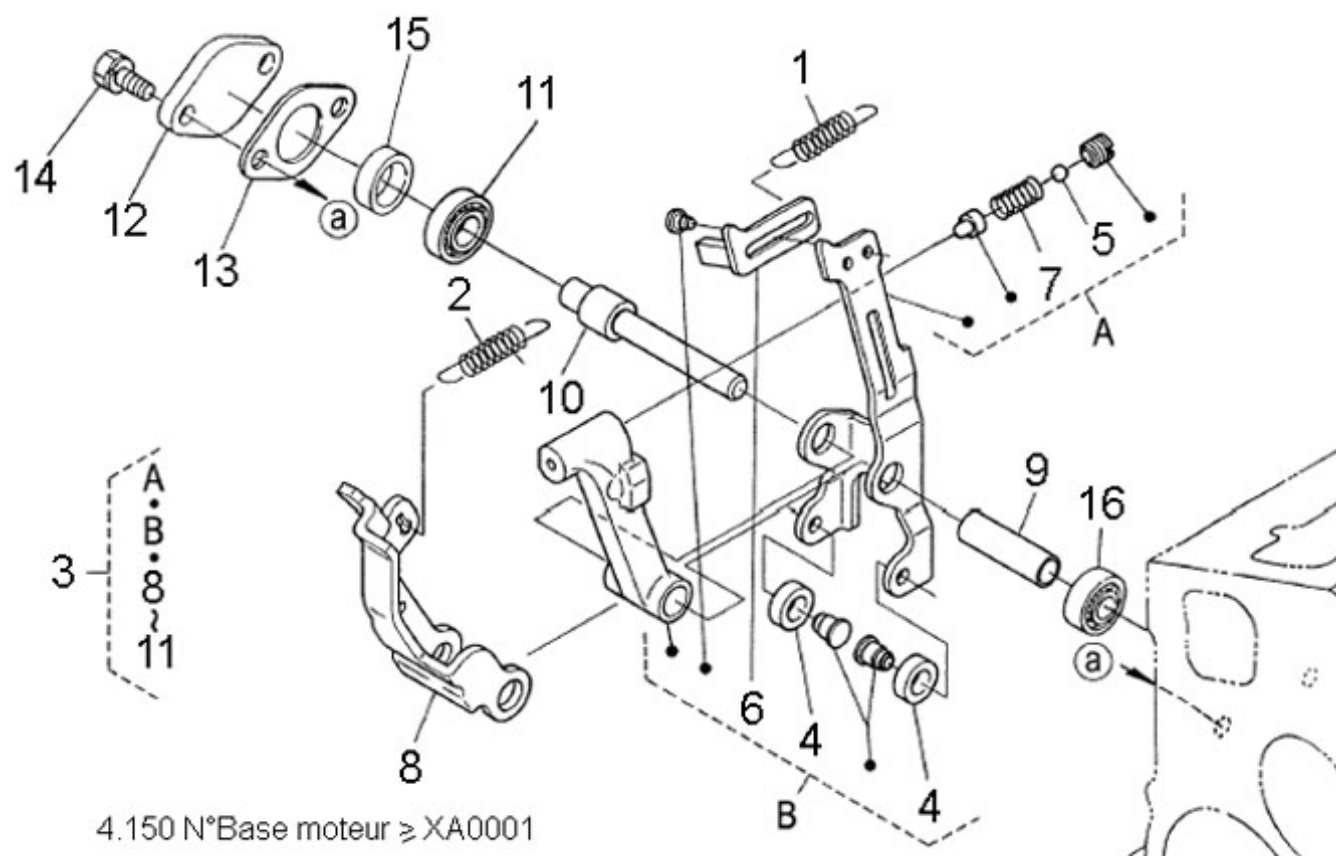

4.150HE STANDARD ENGINE / SPEED REGULATOR

Part number	Item	Désignation article	Quantity
970313413	1	SPRING	1
970302874	1	SPRING,START LEVER FORK 1	1
970302875	2	SPRING,GOVERNOR	1
970302877	3	LEVER,FORK CPL.N01	1
970313471	3	ASSY LEVER,FORK	1
970302877	4	LEVER,FORK CPL.N01	1
970310328	4	ROLLER	2
970302878	5	LEVER,FORK 2	1
970492130	5	BEARING,BALL FUEL CAMSHAFT	2
970310366	6	LEVER,THRUST	1
970302879	6	SHAFT,FORK LEVER	1
970313477	7	SPRING	1
970302880	7	WASHER,PLAIN	1
970313442	8	LEVER,FORK	1
970302882	9	BEARING,CASE	1
970313443	9	SHAFT,FORK LEVER	1
970313444	10	SHAFT,FORK LEVER	1
970302883	10	CIR-CLIP,EXTERNAL	1
970302884	11	COVER,FORK LEVER SHAFT	1
970302882	11	BEARING,CASE	1
970302885	12	GASKET	1
970302884	12	COVER,FORK LEVER SHAFT	1
970490508	13	BOLT,M 6X 14	2
970310367	13	GASKET	1
970310351	14	BOLT	2
970302886	14	COLLAR,1	1
970140123	14	BOLT ,M 6X12	2
970302887	15	BEARING,CASE	1
970302886	15	COLLAR,1	1
970302887	16	BEARING,CASE	1