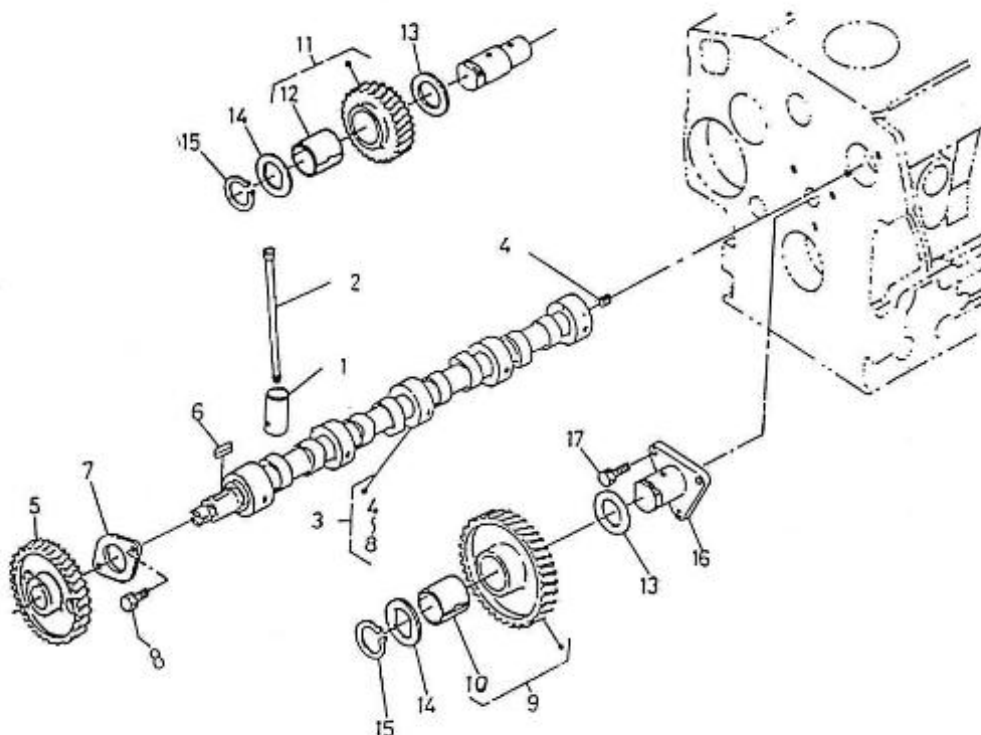

#### 4.150HE STANDARD ENGINE / CYLINDER HEAD

Part number	Item	Désignation article	Quantity
970490901	2	HOOK,ENGINE 2.60-3.90-4.110	1
970313311	3	BOLT	2
970302719	4	HEAD,CYLINDER CPL 4.150	1
970140904	5	CAP, FREEZE	1
970490107	6	PLUG,SOCK	2
970302720	7	GUIDE,VALVE INTAKE 4.150	4
970302721	8	GUIDE,VALVE EXHAUST 4.150	4
970302722	9	CAP,FREEZE	3
970302723	10	BOLT,CYL:HEAD	16
970302724	11	BOLT,CYL:HEAD	2
970140908	12	PLUG, CYL.HEAD 2.40	1
970302725	13	GASKET,CYL:HEAD 4.150	1
970490116	14	O-RING	1

#### 4.150HE STANDARD ENGINE / VALVES AND SPRINGS

Part number	Item	Désignation article	Quantity
970302780	1	VALVE,INTAKE 4.150	4
970302781	2	VALVE,EXHAUST 4.150	4
970302782	3	SPRING,VALVE	8
970491004	4	RETAINER,VALVE SPRING	8
970491005	5	COLLET,VALVE SPRING	8
970311008	6	INLET VALVE SEAL	8
970491007	7	CAP,VALVE	8
970302785	8	SHAFT,ROCKER ARM	1
970302787	10	BRACKET,ROCKER ARM	4
970302788	11	STUD	4
970491013	12	NUT	4
970491014	13	WASHER,PLAIN	4
970491015	14	SCREW,SET	1
970302789	15	WASHER,1	2
970302790	16	WASHER,2	2
970302791	17	SPRING,ROCKER,ARM	3
970302792	18	CIR-CLIP,EXTERNAL	2
970313394	19	ASSY ROCKER ARM	8
970302794	20	SCREW,ADJUSTING	8
970302795	21	NUT	8

#### 4.150HE STANDARD ENGINE / CAMSHAFT

Part number	Item	Désignation article	Quantity
970491101	1	TAPPET	8
970302796	2	ROD,PUSH	8
970302797	3	CAMSHAFT,CPL.4.150	1
970302043	4	SCREW,SET	1
970302798	5	GEAR,CAMSHAFT	1
970141106	6	KEY, FEATHER CAMSHAFT 2.40-4.1	1
970302799	7	STOPPER,CAMSHAFT	1
970490508	8	BOLT,M 6X 14	2
970302800	9	GEAR,IDLE CPL.N01	1
970302801	10	BUSHING,IDLE GEAR	1
970302802	11	GEAR,IDLE CPL.N02	1
970302801	12	BUSHING,IDLE GEAR	1
970302803	13	COLLAR,IDLE GEAR 1	2
970302804	14	COLLAR,IDLE GEAR 2	2
970302805	15	CIR-CLIP,IDLE GEAR	2
970302806	16	SHAFT,IDLE GEAR 1	1
970491117	17	BOLT,M 6X 16	3