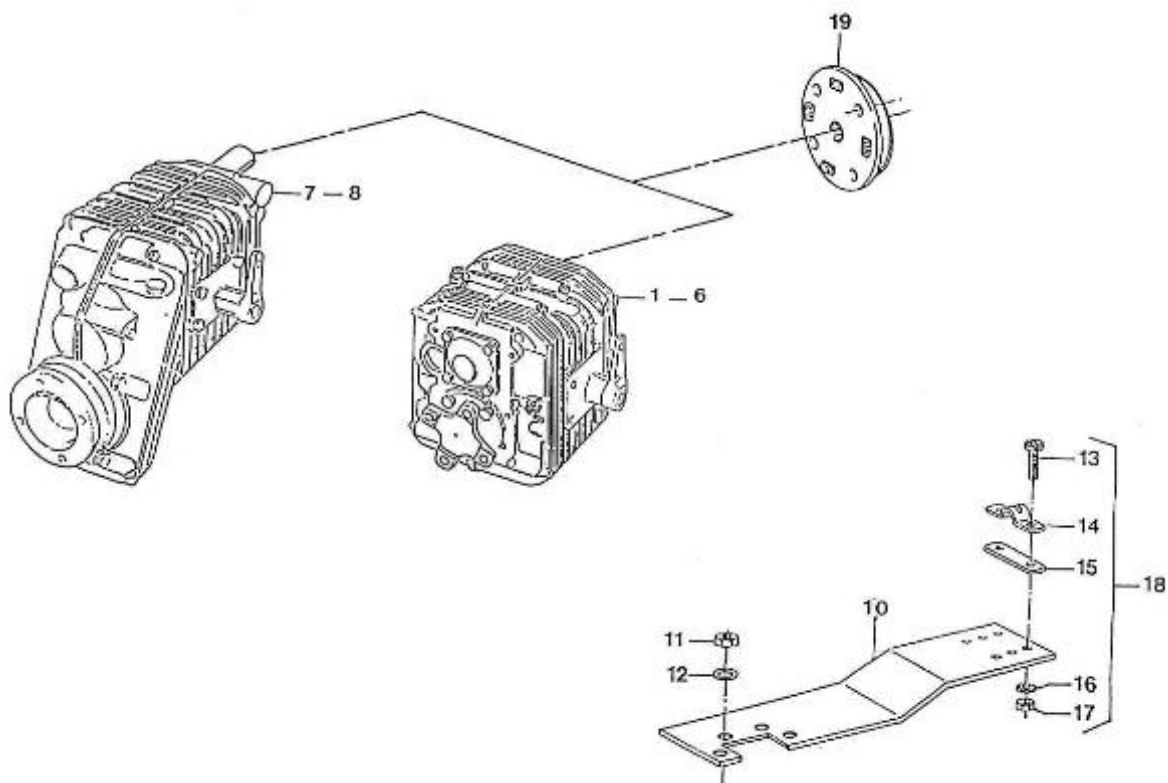

4.150HE STANDARD ENGINE / GEAR BOX

Part number	Item	Désignation article	Quantity
970776012	2	GEARBOX,HBW100 -2,72R	1
970776330	3	GEARBOX ZF15 M 1.88 S.FL.	1
970307530	4	GEARBOX ZF12 M 2.63	1
970776343	5	ZF15 MA 1.88R	1
970776342	6	GEAR BOX ZF15 MA 2.63	1
970776340	7	GEARBOX ZF 15 MIV 2.13R	1
970776335	8	GEARBOX	1
970300373	10	SUPPORT,CONTROL HBW	1
970027322	11	NUT,M 8	2
970119139	12	WASHER,CORRUGATED D8	2
970300317	13	BOLT,HEX M 5X 16	2
QCC33010TF	14	THREADING COLLAR JACKET 33C	1
QCC33014TF	15	COUNTER PLATE 33/43C	1
970300318	16	WASHER,SPRING D 5	2
970609904	17	NUT,M 5	2
970835020	18	CLAMP	1
970776350	19	DAMPERPLATE	1