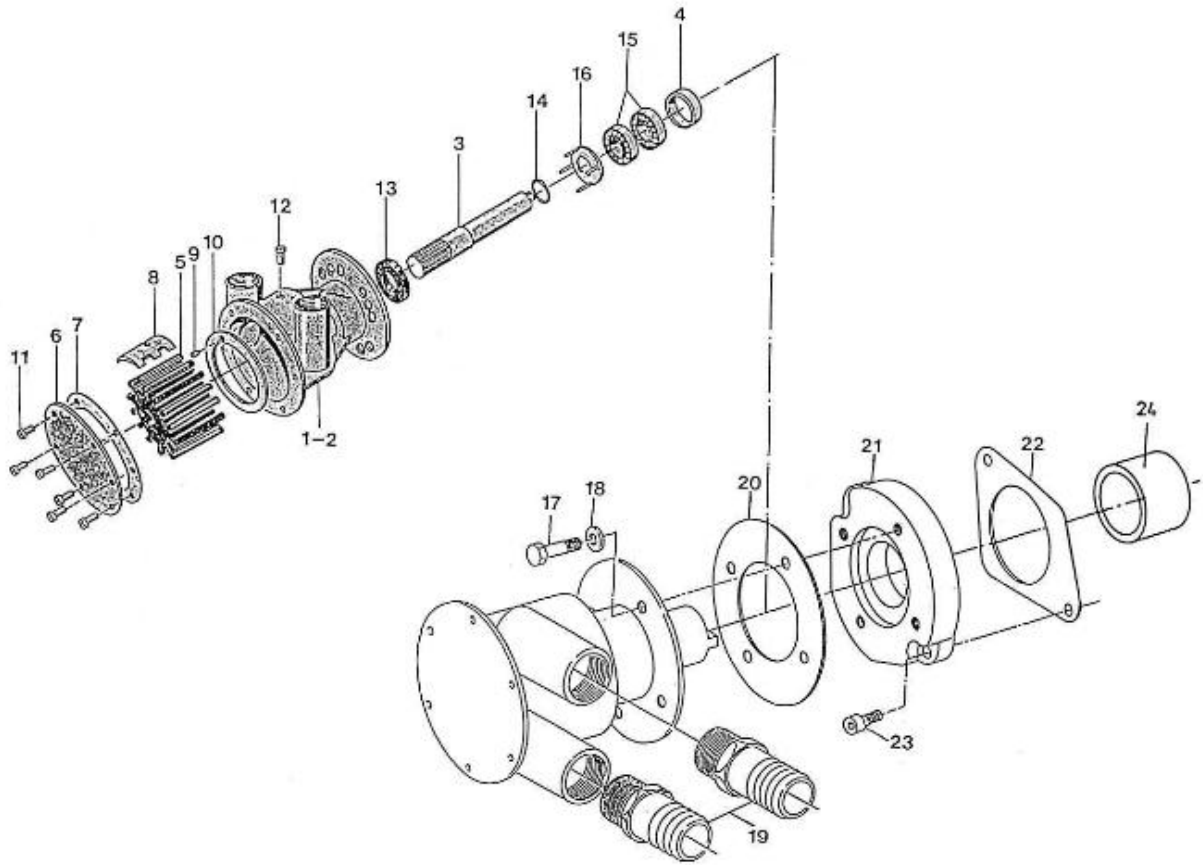

4.150HE STANDARD ENGINE / SEA WATER PUMP - DETAILS

Part number	Item	Désignation article	Quantity
970301725	1	PUMP,WATER F5B-9 4.190	1
970302154	3	SHAFT,WATER PUMP F5B-9	1
970303672	4	GUIDE,WATER PUMP F5B-9000	1
970604530	5	IMPELLER,WATER PUMP F 5B/-9	1
970303673	6	COVER,END W/PUMP F5B-9000	1
970604529	7	GASKET,F5B	1
970303674	8	CAM,WATER PUMP F5B-9000	1
970303675	9	PIN,WATER PUMP F5B-9000	1
970300891	10	PLATE,WEAR W/PUMP F5B-9000	1
970303677	11	SCREW,COVER W/PUMP F5B-9000	6
970303678	12	SCREW,CAM WATER PUMP F5B-9000	1
970614516	13	O-RING SEAL	1
970303679	14	O-RING,WATER PUMP F5B-9000	1
970770251	15	BEARING,BAIL WATER PUMP F5B-90	2
970303680	16	WASHER,WATER PUMP F5B-9000	1
970439910	17	BOLT,HEX M 6X 16	4
970609602	18	WASHER,CORRUGATED D 6	4
970604515	19	CONNECTION,HOSE HBW-20	2
970614511	20	GASKET,WATER PUMP F5B-9	1
970302606	21	FLANGE,WATER PUMP (S5)	1
970302610	22	GASKET,FLANGE W/PUMP (S5)	1
970604615	23	BOLT,SOCK M 6X 20	2
970307007	24	BEARING	1