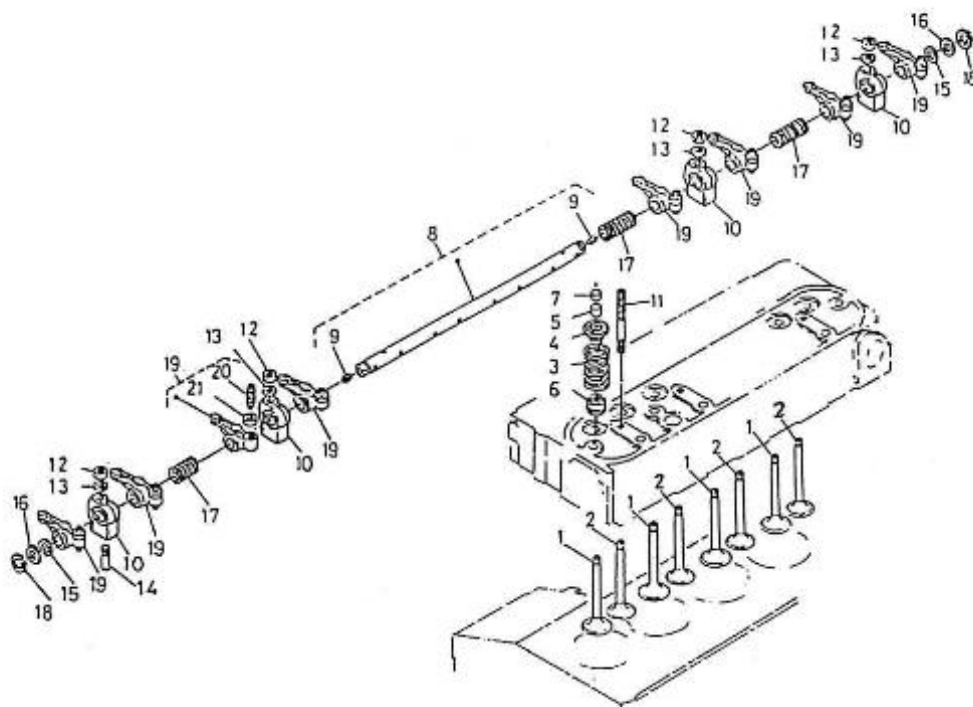

4.150HE STANDARD ENGINE / VALVES AND SPRINGS

Part number	Item	Désignation article	Quantity
970302780	1	VALVE,INTAKE 4.150	4
970302781	2	VALVE,EXHAUST 4.150	4
970302782	3	SPRING,VALVE	8
970491004	4	RETAINER,VALVE SPRING	8
970491005	5	COLLET,VALVE SPRING	8
970311008	6	INLET VALVE SEAL	8
970491007	7	CAP,VALVE	8
970302785	8	SHAFT,ROCKER ARM	1
970302787	10	BRACKET,ROCKER ARM	4
970302788	11	STUD	4
970491013	12	NUT	4
970491014	13	WASHER,PLAIN	4
970491015	14	SCREW,SET	1
970302789	15	WASHER,1	2
970302790	16	WASHER,2	2
970302791	17	SPRING,ROCKER,ARM	3
970302792	18	CIR-CLIP,EXTERNAL	2
970313394	19	ASSY ROCKER ARM	8
970302794	20	SCREW,ADJUSTING	8
970302795	21	NUT	8