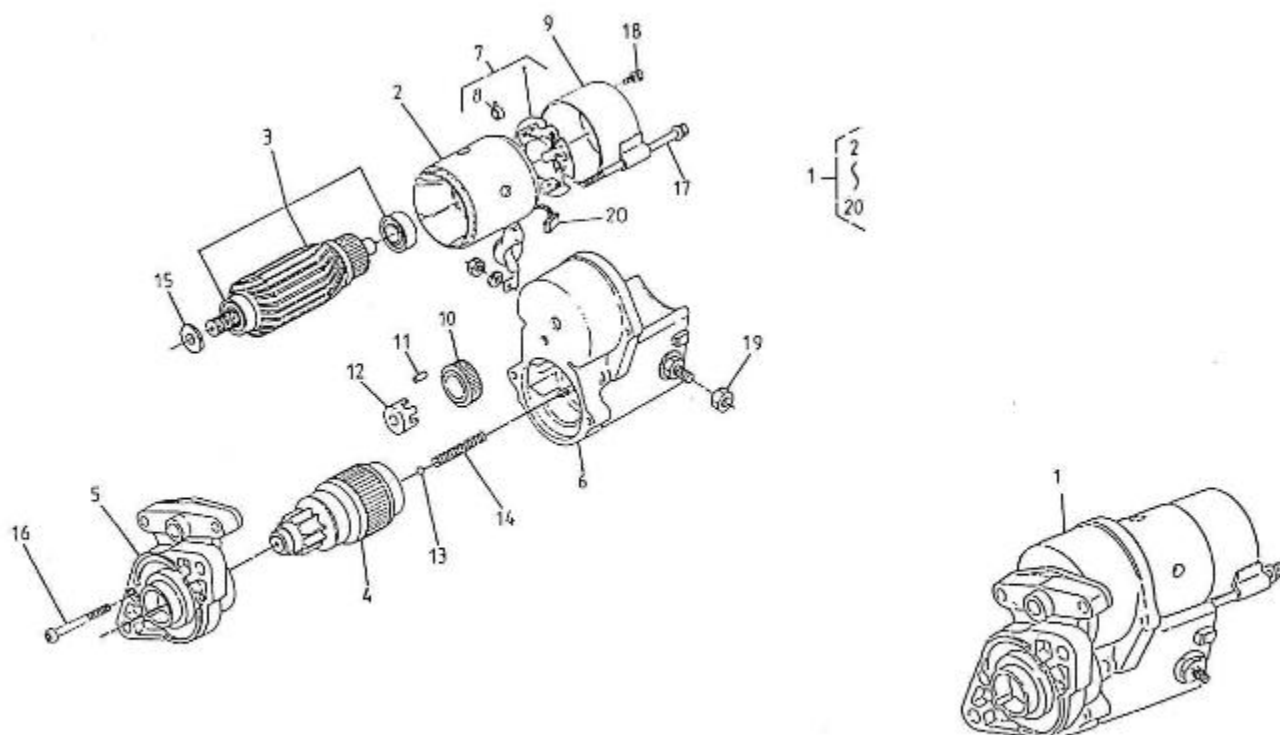

4.150HE STANDARD ENGINE / STATER - DETAILS

Part number	Item	Désignation article	Quantity
970517303	1	STARTER,MOTOR 12V 1,0KW 1P	1
970517302	2	STATOR,4.110	1
970517304	3	ROTOR,STARTER 4.110	1
970517305	4	PINION,STARTER	1
970517307	5	FRAME,DRIVE END-STARTER MOTOR	1
970517306	6	HOLDER,MAGNET SWITCH	1
970517317	7	HOLDER,BRUSH	1
970517318	8	SPRING,BRUSH	4
970517312	9	FRAME,END STARTER MOTOR 4.110H	1
970517313	10	GEAR,2 STARTER MOTOR 4.110	1
970517314	11	ROLLER,STARTER MOTOR 4.110	5
970517315	12	BUSHING,PLASTIC (STARTER MOTOR	1
970517316	13	BHEARING,BALL STARTER MOTOR	1
970517319	14	SPRING,STARTER MOTOR 4.110	1
970517320	15	WASHER,FELT	1
970517321	16	SCREW	2
970303964	17	BOLT	2
970517323	18	BOLT	2
970517324	19	NUT,STATER 4.110	1
970303957	20	BRUSH	2