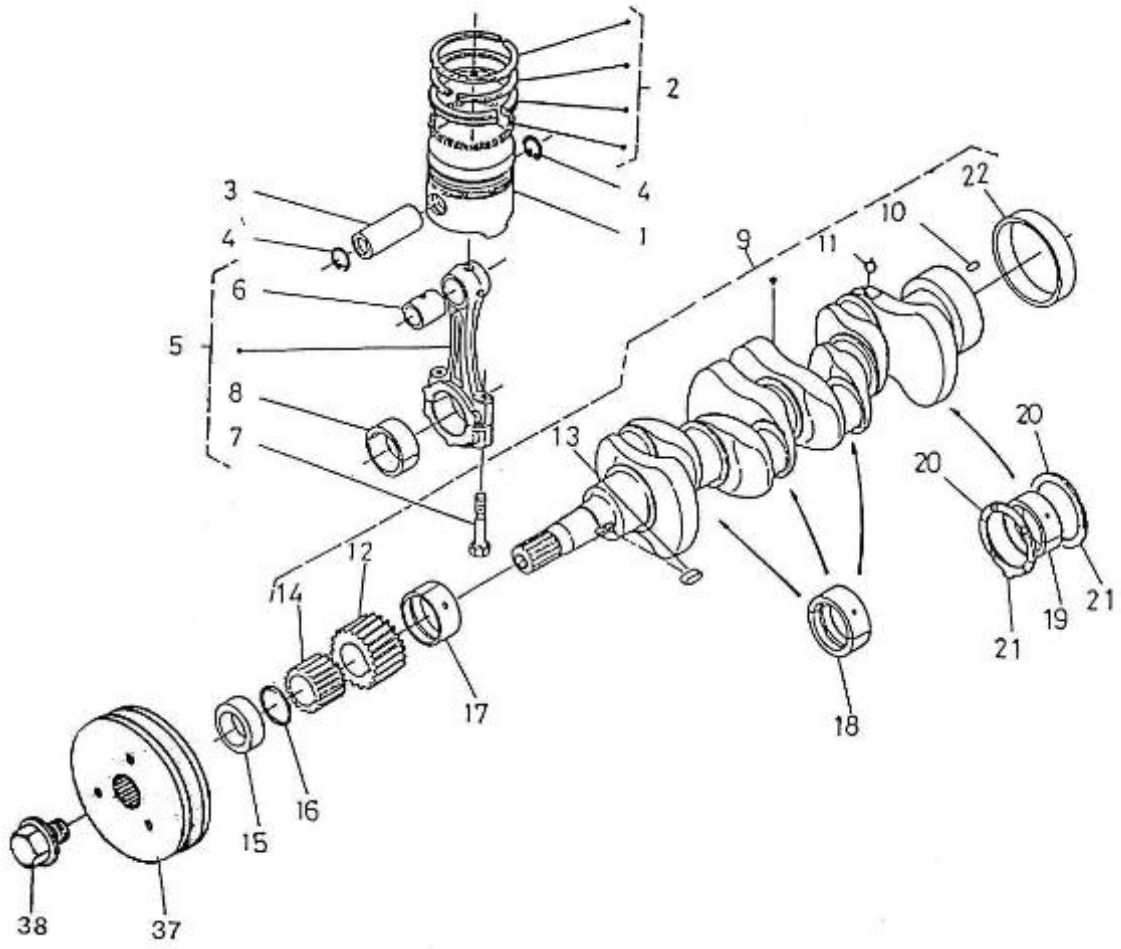

4.150HE STANDARD ENGINE / CRANKSHAFT-PISTONS

Part number	Item	Désignation article	Quantity
970315155	1	PISTON,4.150	1
970302889	2	SET,PISTON RING STD.4.150	4
970302890	3	PIN,PISTON	4
970302891	4	CIR-CLIP	8
970315488	5	ASSY ROD,CONNECTING	4
970302893	6	BUSH,CONN.ROD	4
970302894	7	BOLT,CONN.ROD	8
970302895	8	METAL,CONN.ROD STD.-SET-	4
970302896	9	CRANKSHAFT,CPL.4.150	1
970140109	10	PIN, CYLINDRICAL	1
970302897	11	BEARING,BALL	4
970304116	12	GEAR,CRANKSHAFT	1
970302899	13	KEY,FEATHER	1
970302900	14	GEAR,OIL PUMP DRIVE	1
970302902	15	COLLAR,CRANKSHAFT	1
970302903	16	O-RING,CRANKSHAFT 4.150	1
970302904	17	METAL,CRANKSHAFT 1 STD.	1
970302905	18	METAL,CRANKSHAFT 2 STD. -SET-	3
970315453	19	METAL,CRANKSHAFT	1
970301974	20	METAL,SIDE 1	2
970301975	21	METAL,SIDE 2	2
970302901	22	SLEEVE,CRANKSHAFT	1
970302776	23	PISTON,+0,5	4
970302778	24	SET,PISTON RING +0,5	4
970302774	25	METAL,CONN.ROD -0.2MM -SET-	4
970302775	26	METAL,CONN.ROD -0.4MM -SET-	4
970302779	27	METAL,CRANKSHAFT 1 -0,2	1
970302907	28	METAL,CRANKSHAFT 1 -0,4	1
970302908	29	METAL,CRANKSHAFT 2 -0,2 -SET-	3
970302909	30	METAL,CRANKSHAFT 2 -0,4 -SET-	3
970302910	31	METAL,CRANKSHAFT 3 -0,2 -SET-	1
970302911	32	METAL,CRANKSHAFT 3 -0,4 -SET-	1
970307345	33	METAL,SIDE 1-02	2
970302912	34	METAL,SIDE 1 +0,4	2
970302409	35	METAL,SIDE 2 +0,2	2
970302913	36	METAL,SIDE 2 +0,4	2
970307072	37	PULLEY,FAN DRIVE	1
970307073	38	BOLT	1