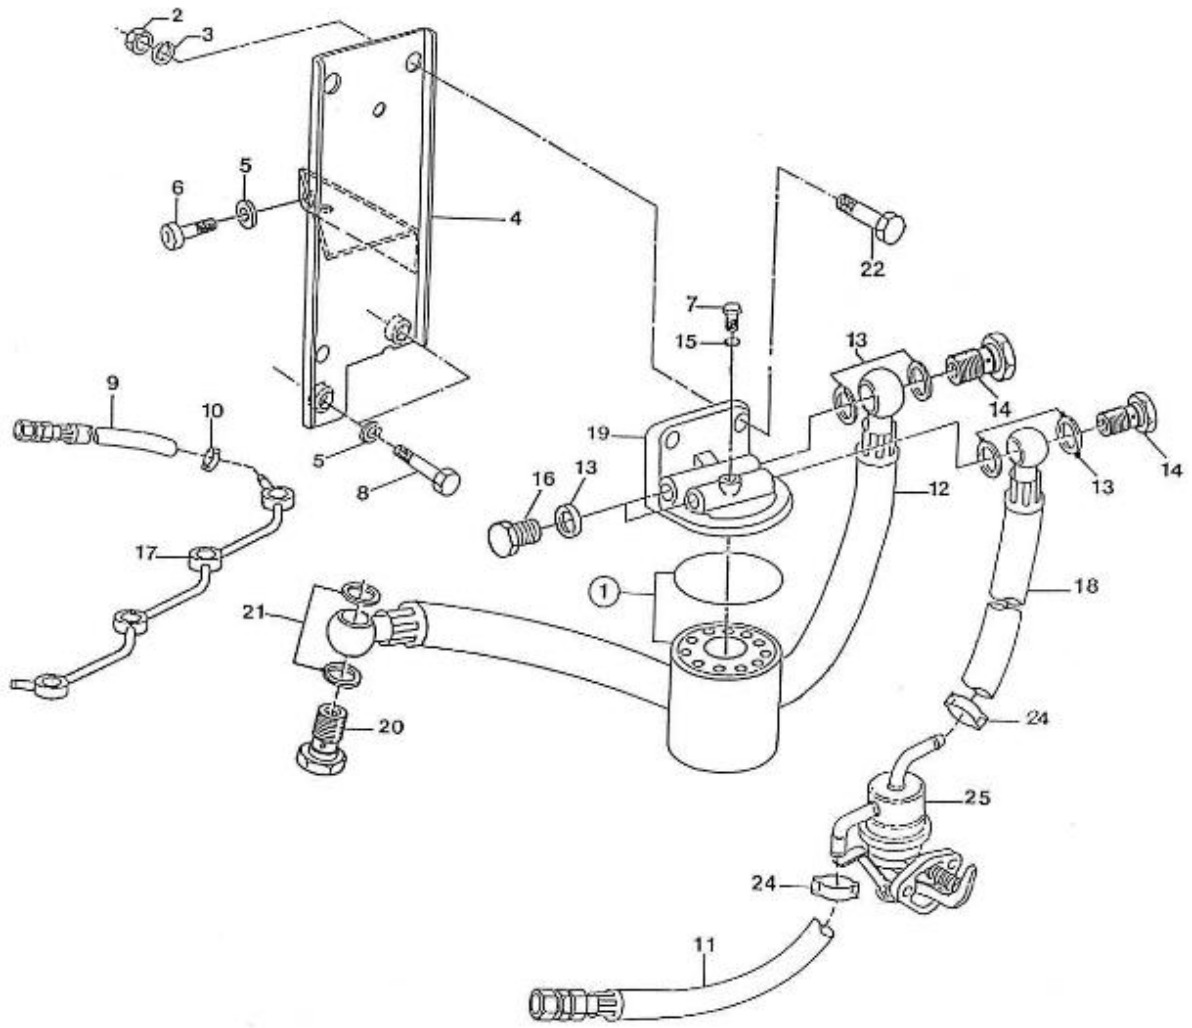

4.150HE STANDARD ENGINE / FUEL FILTER

Part number	Item	Désignation article	Quantity
970622350	1	FILTER,FUEL	1
970119143	2	NUT, M10	2
970119136	3	WASHER,SPRING D10	2
970302604	4	SUPPORT,FUEL FILTER S5	1
970119149	5	WASHER, SPRING D 6	3
970604615	6	BOLT,SOCK M 6X 20	1
970832061	7	BOLT	1
970302584	8	BOLT,HEX M 6X 60	2
970300293	9	HOSE,FUEL RETURN CPL.	1
970310171	10	CLAMP	1
970302330	11	HOSE,FUEL SUPPLY CPL.	1
970302586	12	HOSE,FUEL SUPPLY INJ.PUMP CPL.	1
970300306	13	GASKET,RING D14	6
970432515	14	BOLT,BANJO M14X1,5	2
970300288	15	GASKET,M8	1
970875506	16	PLUG	2
970302813	17	PIPE,FUEL OVERFLOW N01 CPL.	1
970302587	18	HOSE,FUEL SUPPLY FILTER CPL. (	1
970302494	19	SUPPORT,FUEL FILTER ELEMENT H-	1
970304066	20	BOLT,BANJO	1
970300430	21	GASKET,RING D10	2
970635508	22	BOLT,HEX M10X 25	2
970302585	24	CLAMP,TWO-EAR 11-13	2
970302831	25	PUMP,FUEL FEED CPL.4.150	1