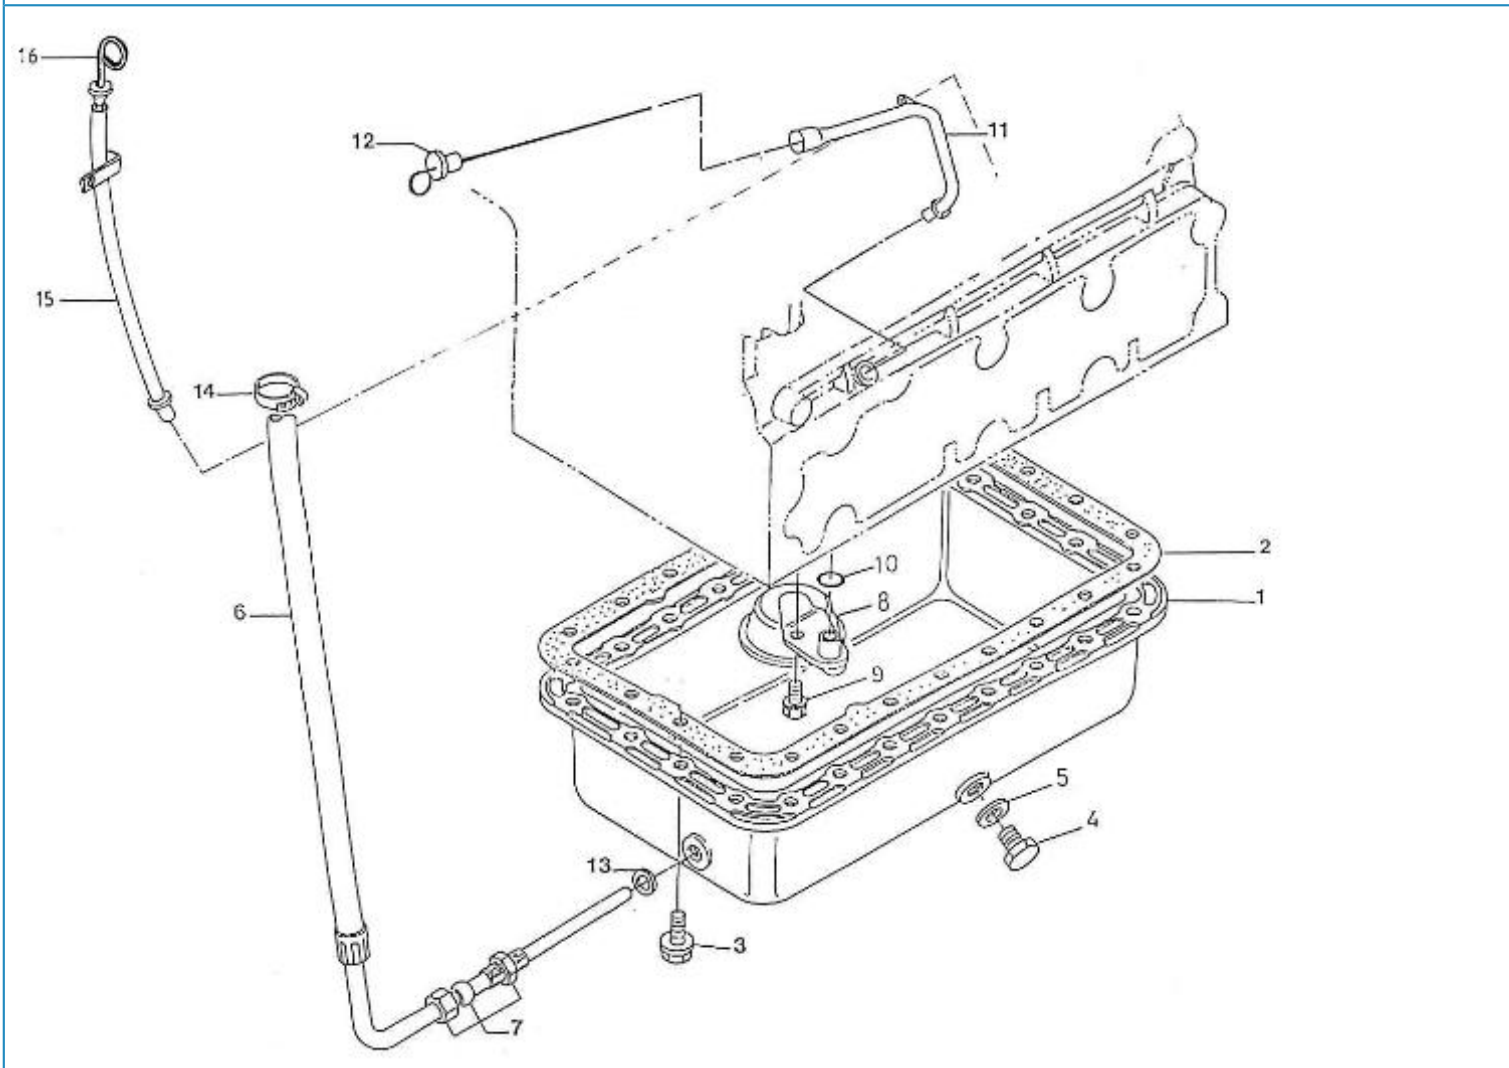

## 4.150HE STANDARD ENGINE / ENGINE BLOCK

Part number	Item	Désignation article	Quantity
970302701	1	CRANKCASE,CPL.4.150	1
970140104	2	CAP, FREEZE	6
970301938	3	CAP,FREEZE	1
970490107	4	PLUG,SOCK	4
970310311	5	PLUG	1
970302703	6	PLUG,SOCK	3
970490108	7	PLUG,SOCK	2
970301903	8	PLUG	3
970301904	9	PLUG,EXPANSION	1
970140109	10	PIN, CYLINDRICAL	2
970490111	11	PIN,CYLINDRICAL	2
970302705	12	WIRING,INTERMEDIATE 6MTR 11POS	2
970490113	13	PIN,PIPE	2
970302706	14	PIN,PIPE	1
970302707	15	CAP,FREEZE	1
970490204	16	PIN,TIMING COVER	1
970302708	17	SHAFT,IDLE GEAR 2	1
970302043	18	SCREW,SET	1
970301912	19	PLUG	1
970491131	20	WASHER,SEAL	1
970302709	21	BUSH,GOVERNOR GEAR	1
970490116	22	O-RING	1
970140114	23	PLUG, DRAIN -400	1
970851700	24	SWITCH,OIL	1

#### 4.150HE STANDARD ENGINE / OIL SUMP - OIL PUMP

Part number	Item	Désignation article	Quantity
970302710	1	PAN,OIL 4.150	1
970302711	2	GASKET,OIL PAN 4.150	1
970140123	3	BOLT ,M 6X12	26
970307907	4	PLUG,DRAIN	1
970307489	5	GASKET	1
970304001	6	HOSE,OIL EXTRACTION 4.150 CPL.	1
970302714	8	FILTER,OIL PAN 4.150	1
970490919	9	BOLT,M 8X 16	1
970301951	10	O-RING	1
970302637	12	DIPSTICK	1
970300199	13	GASKET,RING D16	1
970439306	14	CLAMP	1
970307727	15	GUIDE,TUBE OIL DIPSTICK	1
970302715	16	DIPSTICK,OIL LEVEL 4.150	1