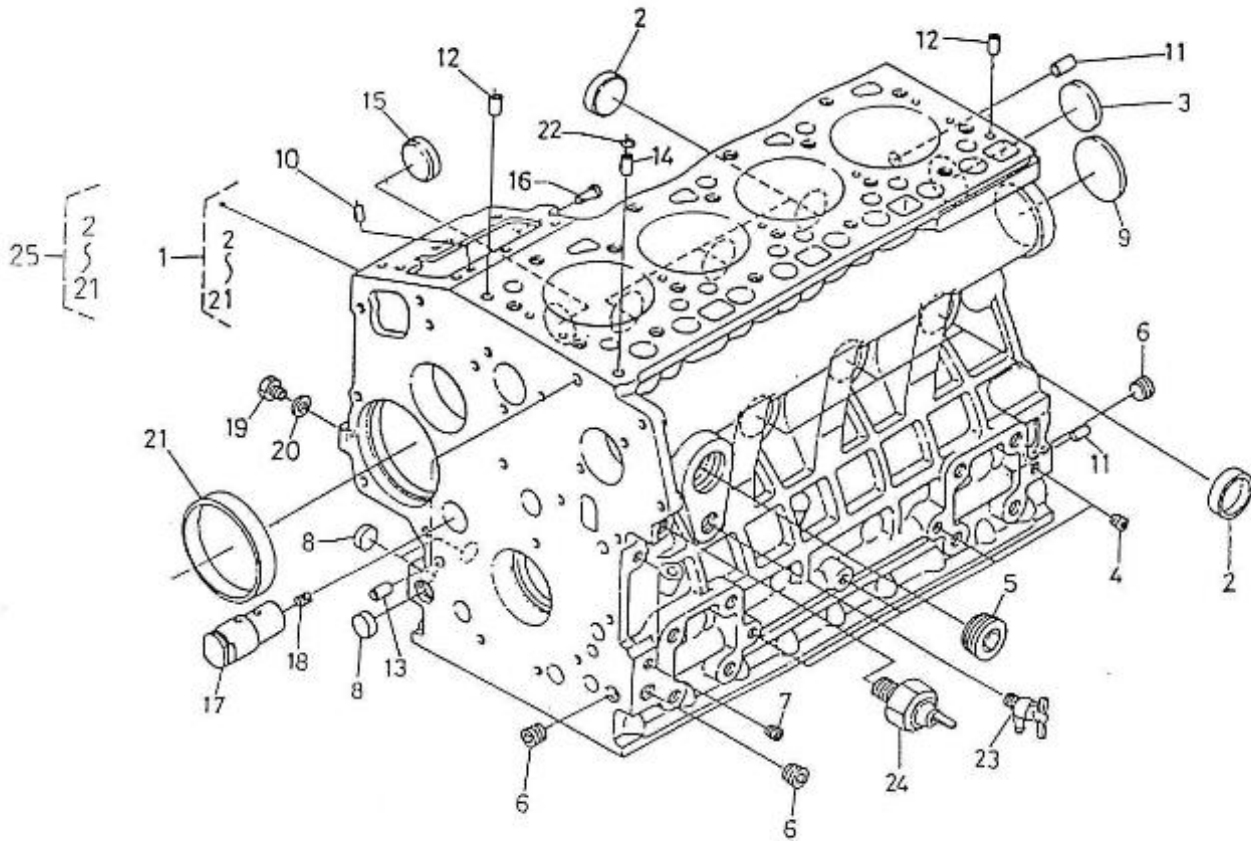

## 4.150HE STANDARD ENGINE / ENGINE BLOCK

Part number	Item	Désignation article	Quantity
970302701	1	CRANKCASE,CPL.4.150	1
970140104	2	CAP, FREEZE	6
970301938	3	CAP,FREEZE	1
970490107	4	PLUG,SOCK	4
970310311	5	PLUG	1
970302703	6	PLUG,SOCK	3
970490108	7	PLUG,SOCK	2
970301903	8	PLUG	3
970301904	9	PLUG,EXPANSION	1
970140109	10	PIN, CYLINDRICAL	2
970490111	11	PIN,CYLINDRICAL	2
970302705	12	WIRING,INTERMEDIATE 6MTR 11POS	2
970490113	13	PIN,PIPE	2
970302706	14	PIN,PIPE	1
970302707	15	CAP,FREEZE	1
970490204	16	PIN,TIMING COVER	1
970302708	17	SHAFT,IDLE GEAR 2	1
970302043	18	SCREW,SET	1
970301912	19	PLUG	1
970491131	20	WASHER,SEAL	1
970302709	21	BUSH,GOVERNOR GEAR	1
970490116	22	O-RING	1
970140114	23	PLUG, DRAIN -400	1
970851700	24	SWITCH,OIL	1

#### 4.150HE STANDARD ENGINE / OIL SUMP - OIL PUMP

Part number	Item	Désignation article	Quantity
970302710	1	PAN,OIL 4.150	1
970302711	2	GASKET,OIL PAN 4.150	1
970140123	3	BOLT ,M 6X12	26
970307907	4	PLUG,DRAIN	1
970307489	5	GASKET	1
970304001	6	HOSE,OIL EXTRACTION 4.150 CPL.	1
970302714	8	FILTER,OIL PAN 4.150	1
970490919	9	BOLT,M 8X 16	1
970301951	10	O-RING	1
970302637	12	DIPSTICK	1
970300199	13	GASKET,RING D16	1
970439306	14	CLAMP	1
970307727	15	GUIDE,TUBE OIL DIPSTICK	1
970302715	16	DIPSTICK,OIL LEVEL 4.150	1