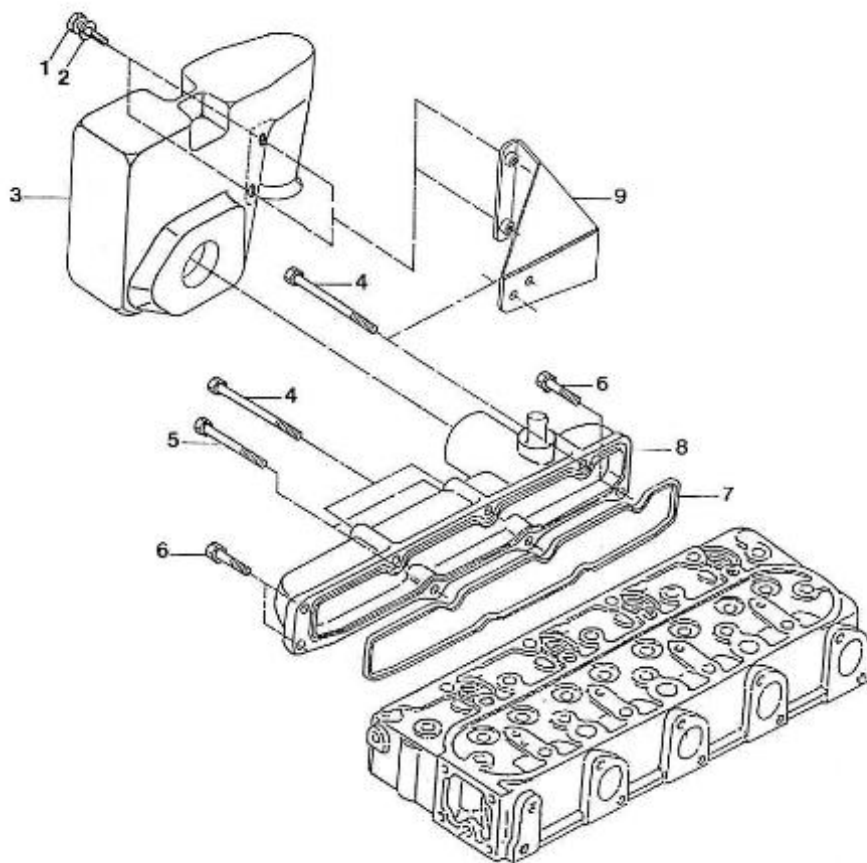

4.150HE STANDARD ENGINE / AIR FILTER

Part number	Item	Désignation article	Quantity
970304025	1	BOLT,HEXM 6X 10 A2	2
970304026	2	WASHER,PLAIN D 6 A2	2
970302624	3	FILTER,AIR (S5)	1
970302737	4	BOLT,M 6X 50	3
970302751	5	BOLT,M 6X 30	2
970490119	6	BOLT,M 6X 18	2
970302773	7	GASKET,INTAKE MANIFOLD 4.150	1
970302772	8	MANIFOLD,INTAKE 4.150	1
970302640	9	SUPPORT,AIR FILTER S5	1