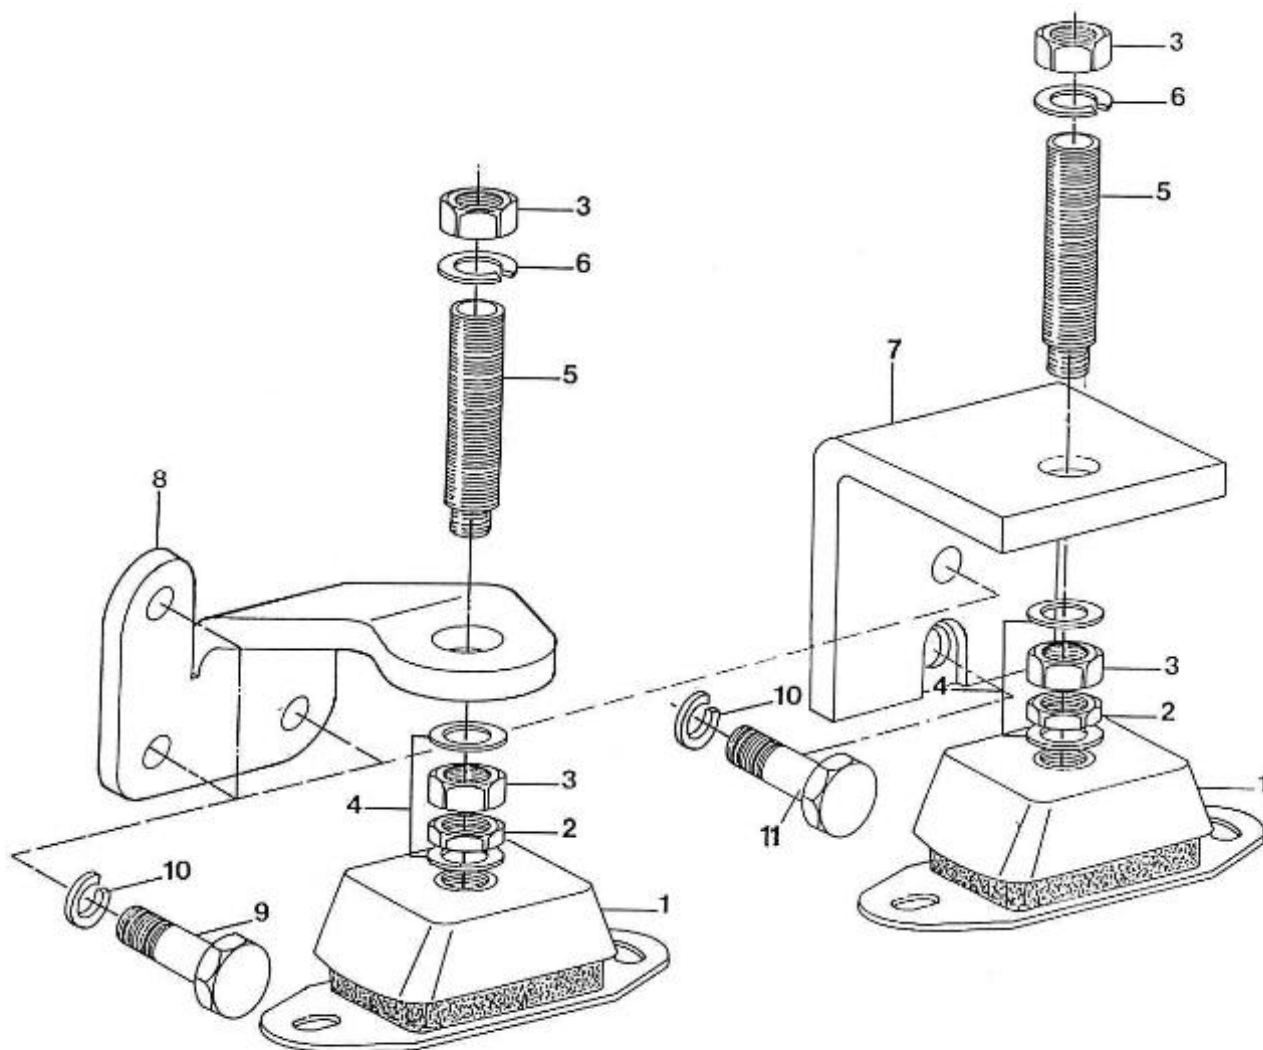

4.150HE STANDARD ENGINE / SUPPORT AND MOUNTING

Part number	Item	Désignation article	Quantity
48190022	1	RUBBER MOUNT SMALL 45SH M16	4
970302270	2	NUT,M16X1,5 LOW	4
970302271	3	NUT,M16X1,5	8
970649108	4	WASHER,PLAIN D16	8
970302234	5	ROD,THREADED M16X 95 - M12	4
970649109	6	WASHER,SPRING D16	4
970301419	7	SUPPORT,MOUNT REAR	2
970301418	8	SUPPORT,MOUNT FRONT (S5)	2
970499051	9	BOLT,HEX M10X1,25X 30	8
970119136	10	WASHER,SPRING D10	10
970300044	11	BOLT,HEX M10X1,25X 25	2