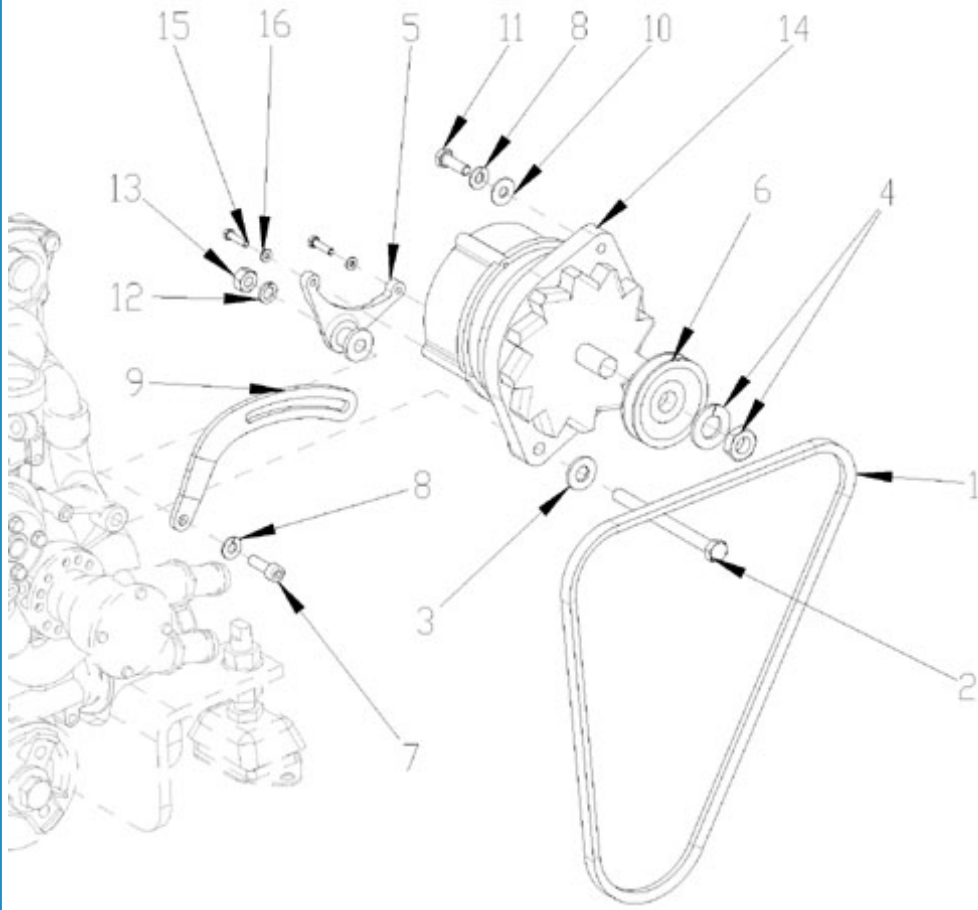

4.150HE STANDARD ENGINE / ALTERNATOR

Part number	Item	Désignation article	Quantity
970307539	1	SUPPORT,ALTERNATOR	1
48108117	1	V-BELT	1
39160668	2	BOLT	1
970307495	2	BOLT	1
970039794	3	WASHER	1
970119143	3	NUT, M10	1
970307532	4	NUT	1
970307522	5	ALTERNATOR,14V-60A	1
48201173	5	ALTERNATOR BRACKET	1
970307194	6	PULLEY	1
95312304	6	PULLEY	1
970307533	7	REGULATOR,ALTERNATOR	1
970498003	7	BOLT,SOCK M 8X 25	1
970119138	8	WASHER,SPRING D 8	2
970637399	8	V-BELT	1
95203077	9	TIGHTENER	1
970307437	9	TIGHTENER,V-BELT	1
970304050	10	WASHER	1
970024016	11	BOLT,HEX M 8X 40	1
970409603	11	BOLT,HEX M 8X 25	1
970119136	12	WASHER,SPRING D10	1
970119138	12	WASHER,SPRING D 8	1
970027322	13	NUT,M 8	1
970119143	13	NUT, M10	1
970644115	14	BOLT,HEX M10X 90	1
970119143	15	NUT, M10	1
970119136	16	WASHER,SPRING D10	1