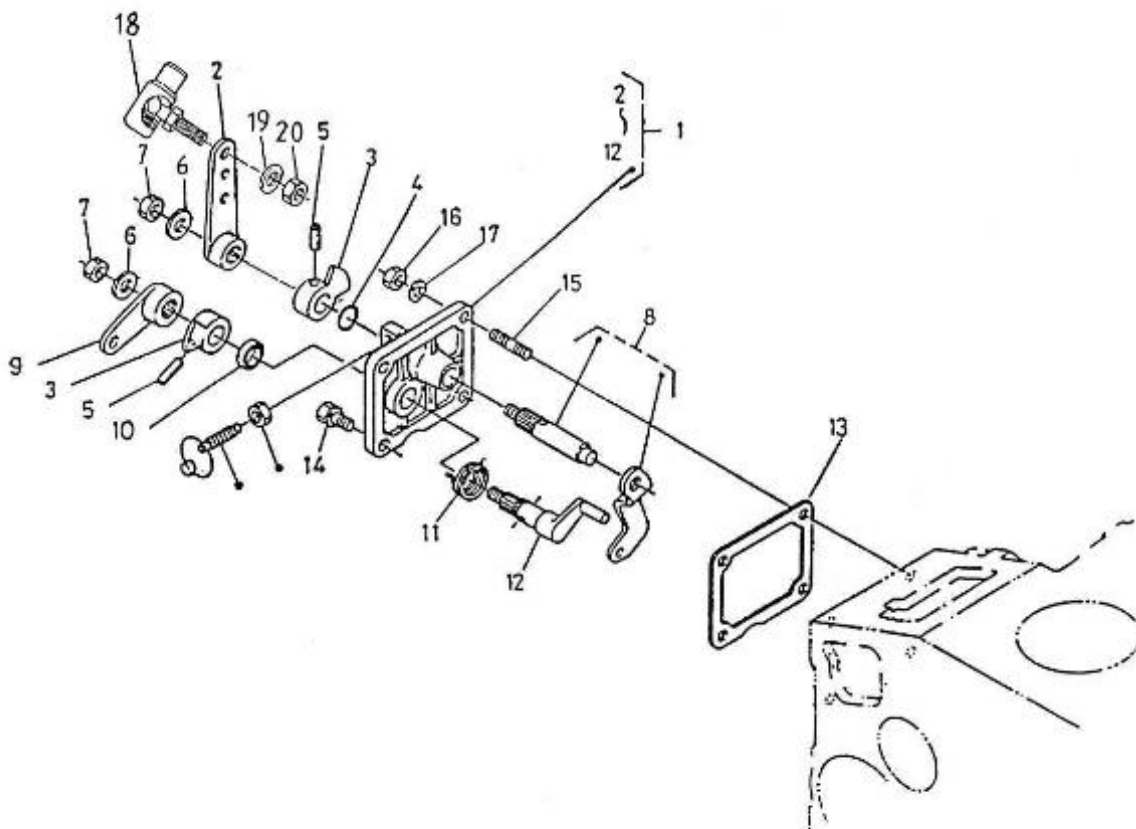

4.150HE STANDARD ENGINE / ACCELERATOR

Part number	Item	Désignation article	Quantity
970302853	1	PLATE,CONTROL CPL.4.150	1
970302854	2	LEVER,SPEED CONTROL	1
970302855	3	LEVER,SPEED CONTROL	2
970302856	4	O-RING	1
970151130	5	PIN,SPRING RETAINER	2
970302857	6	WASHER,PLAIN	2
970302858	7	NUT	2
970302859	8	LEVER,GOVERNOR CPL.	1
970302860	9	LEVER,ENGINE STOP	1
970302861	10	SEAL,OIL	1
970302862	11	SPRING,RETURN LEVER	1
970302863	12	SHAFT,STOP LEVER	1
970302864	13	GASKET	1
970491117	14	BOLT,M 6X 16	2
970492513	15	STUD, M 6X 16	2
970151133	16	NUT,M 6	2
970119149	17	WASHER, SPRING D 6	2
970830124	18	JOINT	1
970119149	19	WASHER, SPRING D 6	1
970635460	20	NUT,M 6	1
970302607	21	SUPPORT,ACC.CONTROL (S5)	1
970835020	22	CLAMP	1