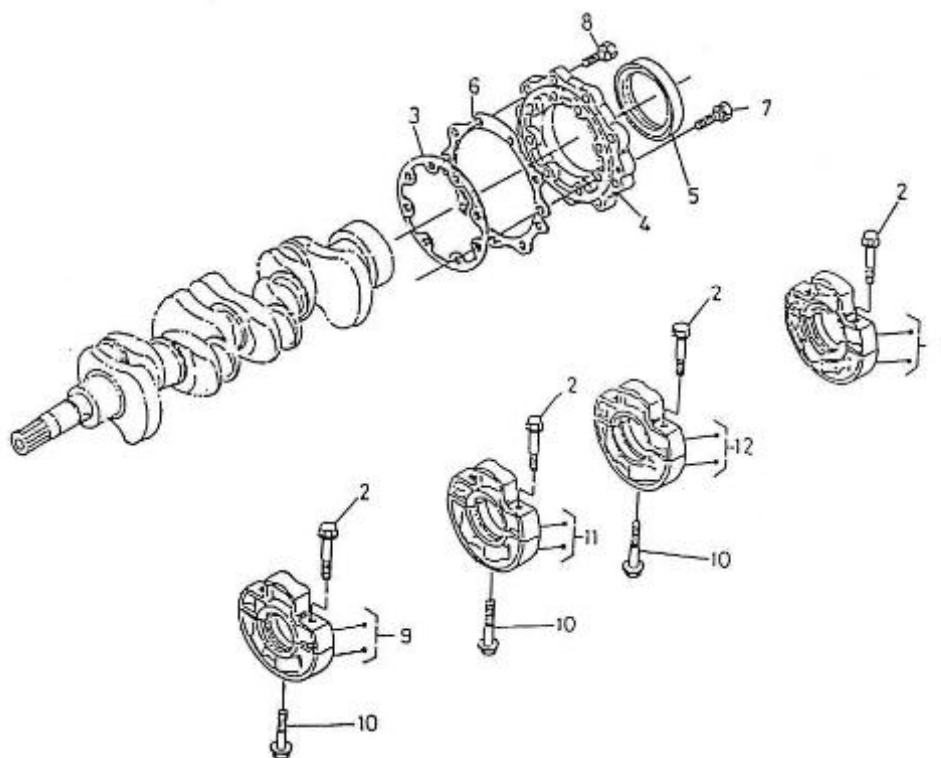

4.150HE STANDARD ENGINE / CRANKSHAFT-BEARINGS

Part number	Item	Désignation article	Quantity
970302754	1	BEARING,MAIN ASSY 4.150	1
970302755	2	BOLT,BEARING CASE N01	8
970302756	3	GASKET,BEARING CASE	1
970315431	4	COVER,BEARING CASE	1
970302758	5	SEAL,OIL	1
970302759	6	GASKET,BEARING CASE	1
970491537	7	BOLT,M 6X 25	8
970491536	8	BOLT,M 6X 20	9
970302760	9	BEARING,MAIN ASSY N01 4.150	1
970302761	10	BOLT,BEARING CASE N02	3
970302762	11	BEARING,MAIN ASSY N02 4.150	1
970302763	12	BEARING,MAIN ASSY N03 4.150	1