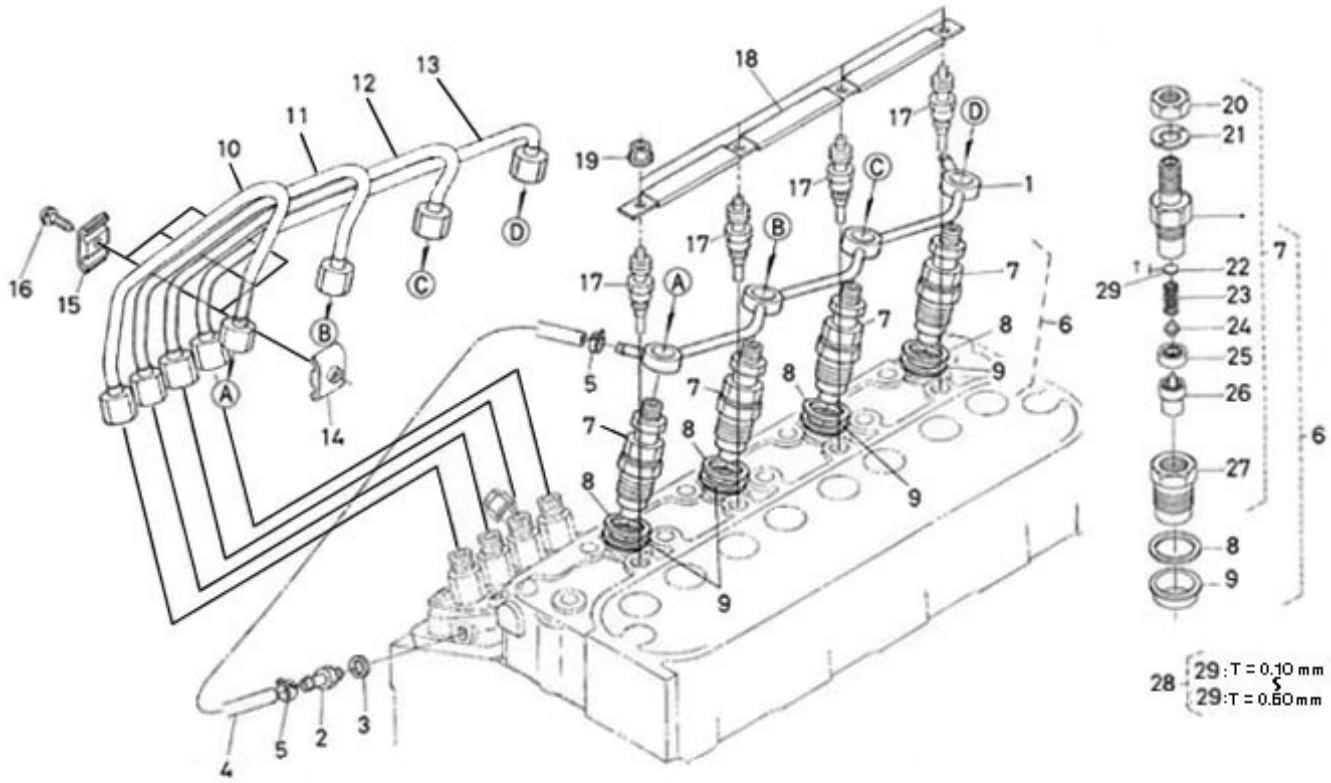

4.150HE STANDARD ENGINE / INJECTION NOZZLES AND PIPES

Part number	Item	Désignation article	Quantity
970302813	1	PIPE,FUEL OVERFLOW N01 CPL.	1
970142104	2	NOZZLE, FUEL OVERFLOW LINE	1
970150403	3	RING,SEAL	1
32805001	4	HOSE	1
970310171	5	CLAMP	2
970313508	6	KIT HOLDER,NOZZLE	4
970302816	7	INJECTOR,CPL.4.150	4
970142109	8	GHASKET, RING INJECTORS	4
970307388	9	SEAL,HEAT	4
970302817	10	LINE,FUEL CYL.N01 4.150	1
970302818	11	LINE,FUEL CYL.N02 4.150	1
970302819	12	LINE,FUEL CYL.N03 4.150	1
970302820	13	LINE,FUEL CYL.N04 4.150	1
970142114	14	CLAMP,FUEL LINES 1+2	3
970142115	15	CLAMP,FUEL-LINES 1+2	3
970492118	16	SCREW,M 5X 20 ROUND HEAD	3
970302821	17	GLOWPLUG,4.150	4
970302822	18	LINE,GLOWPLUG CPL.	1
970307593	19	NUT,FLANGE	4
970142175	20	NUT,NOZZLE INJ.	4
970302826	21	WASHER,NOZZLE INJ.	4
970302825	22	SPACER,ADJ.NOZZLE STD. 0.900	4
970142173	23	PIECE,DISTANCE NOZZLE INJ.	4
970142170	24	ROD,PUSH NOZZLE FUEL	4
970142173	25	PIECE,DISTANCE NOZZLE INJ.	4
970307827	26	SHAFT,ROCKER ARM	4
970307595	27	NUT	4
970310389	28	ASSY WASHER,ADJ.	1