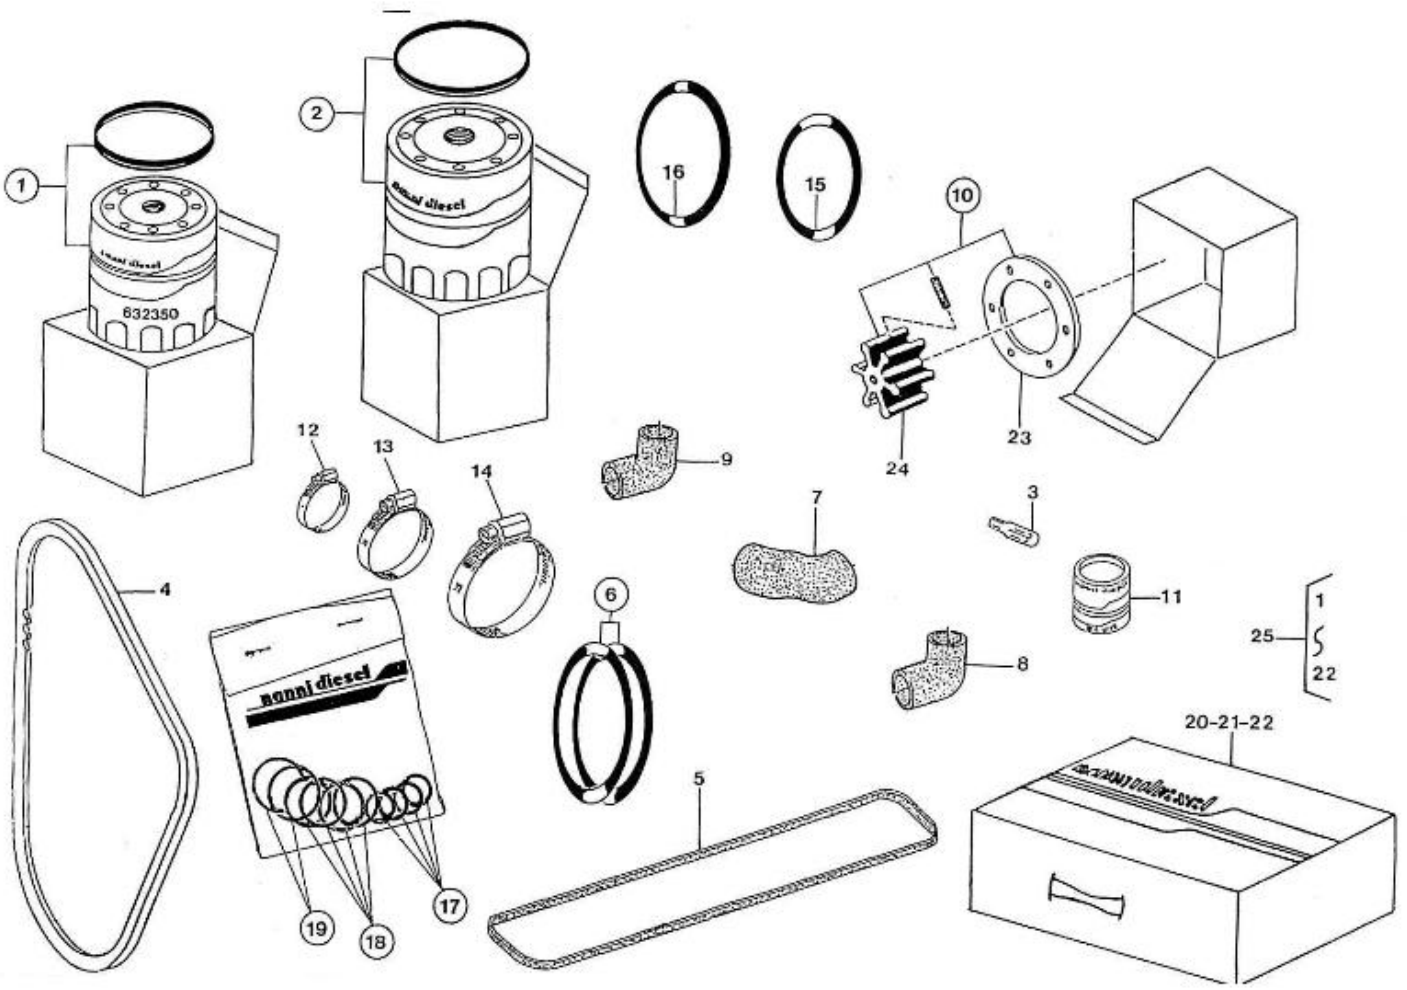

4.150HE STANDARD ENGINE / MAINTENANCE KIT

Part number	Item	Désignation article	Quantity
970622350	1	FILTER,FUEL	1
970302742	2	FILTER,ELEMENT OIL 4.150 3.110	1
970856011	3	BULB 12V-2W	1
970637399	4	V-BELT	1
970302765	5	GASKET,COVER CYL:HEAD 4.150	1
970301719	6	O-RING,68,00X4,00	2
970301714	7	HOSE,D32 COVER THERMO.4.190	1
970301713	8	HOSE,ELBOW COVER HEATEX.4.190	1
970302630	9	HOSE	1
970604591	10	SET,IMPELLER W/PUMP 4.110-190-	1
970301521	11	PAINT,NANNI BLUE 125CC	1
970439306	12	CLAMP	2
970300922	13	CLAMP,HOSE 26-38	2
970604533	14	CLAMP,HOSE 32-44	1
970302609	15	O-RING	1
970302608	16	O-RING	1
970300288	17	GASKET,M8	4
970300306	18	GASKET,RING D14	4
970300199	19	GASKET,RING D16	2
970310008	20	CASE	1
970301347	21	INSERT,CASE	1
970301348	22	INSERT,CASE BOTTOM	1
970604529	23	GASKET,F5B	1
970604530	24	IMPELLER,WATER PUMP F 5B/-9	1